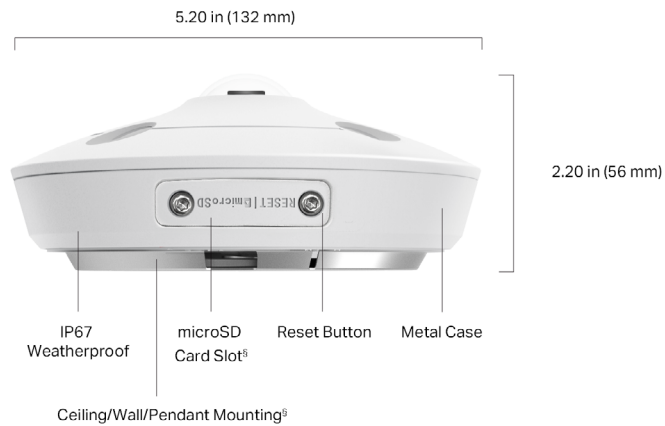

Dimensions

®The microSD card and pendant mounting kits are not included in the package.

*Calculations based on laboratory testing using a 3MP VIGI camera, and an actual performance may vary according to the amount of activity recorded, resolution and other variables.

**The microSD card and pendant mounting kits are not included in the package.

Specifications are subject to change without notice and can be found at www.tp-link.com.

©2024 TP-Link