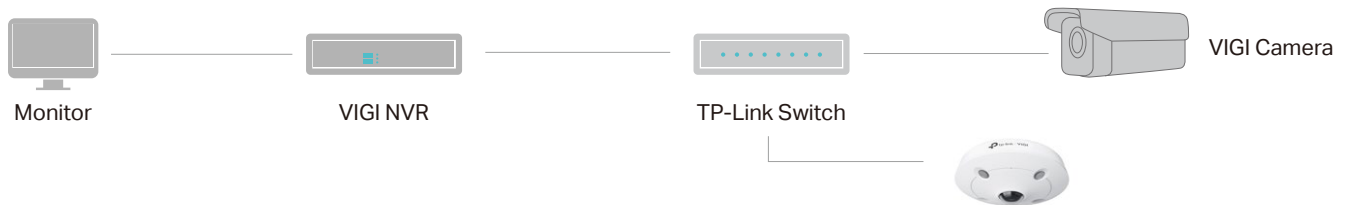

## // 360° Panoramic View

Covers all four corners with a single 360° panoramic view. Perfect for stores, offices, warehouses, and more.

## // Smart Detection

Intrusion Detection

Line-Crossing Detection

Abnormal Sound Detection

Region Entering Detection

Region Exiting Detection

## // Flexible Installation

Find the perfect vantage point by simply securing your camera to the ceiling, wall, or pendant.\*

## // Specifications

Camera	
Product Model	InSight S655l
Image Sensor	1/2.7" Progressive Scan CMOS
Shutter Speed	1/3 to 1/10000 s
Slow Shutter	Yes
Min. Illumination	Color: 0.01 Lux; 0 Lux with IR
Day/Night Mechanism	IR Cut Filter
Day/Night Switch	Unified/ Scheduled/ Auto
Lens	
Focal Length	Fixed Focal Lens
Focal Length	1.44 mm
Aperture	F2.0
FOV	Horizontal FOV: 180°, Vertical FOV: 180°, Diagonal FOV: 180°
Lens Mount	M12*P0.5
DORI Distance	Detect: 28.8 m (94 ft) Observe: 12 m (39 ft) Recognize: 5.7 m (19 ft) Identify: 2.8 m (9 ft)
Illuminator	
IR LED	<ul style="list-style-type: none"><li>• Quantity: 4</li><li>• Range: 10m</li><li>• Wavelength: 850nm</li></ul>
White LED	N/A
Illuminator On/Off Control	Auto/Scheduled/Always on/Always off
Video	
Max. Resolution	2560 × 1920