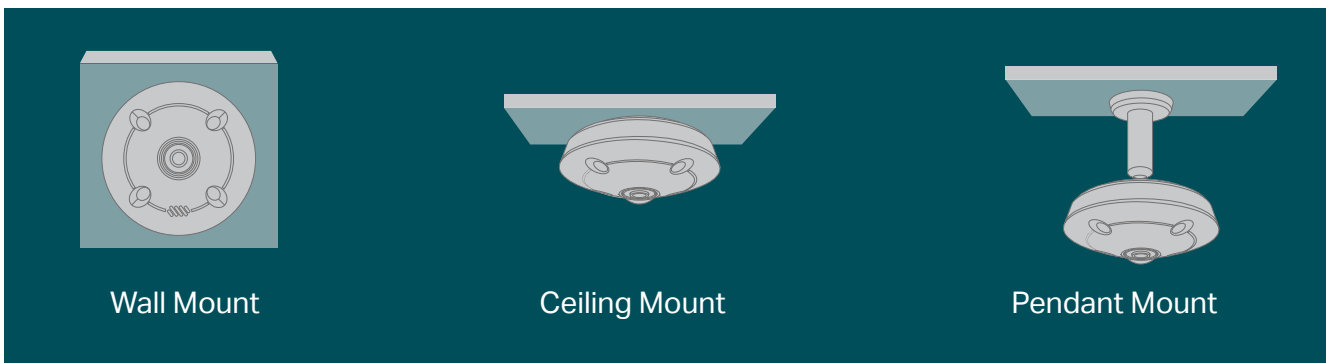

## // Smart Detection

Intrusion Detection

Line-Crossing Detection

Abnormal Sound Detection

Region Entering Detection

Region Exiting Detection

## // VIGI Surveillance Solution

The VIGI professional surveillance system by TP-Link is dedicated to protecting the business that you've worked hard to build—whenever, wherever.

Outstanding functions, reliable quality guarantees, and simplified installation work together to ensure your business stays safe and sound.

## // Flexible Installation

Find the perfect vantage point by simply securing your camera to the ceiling, wall, or pendant.\*