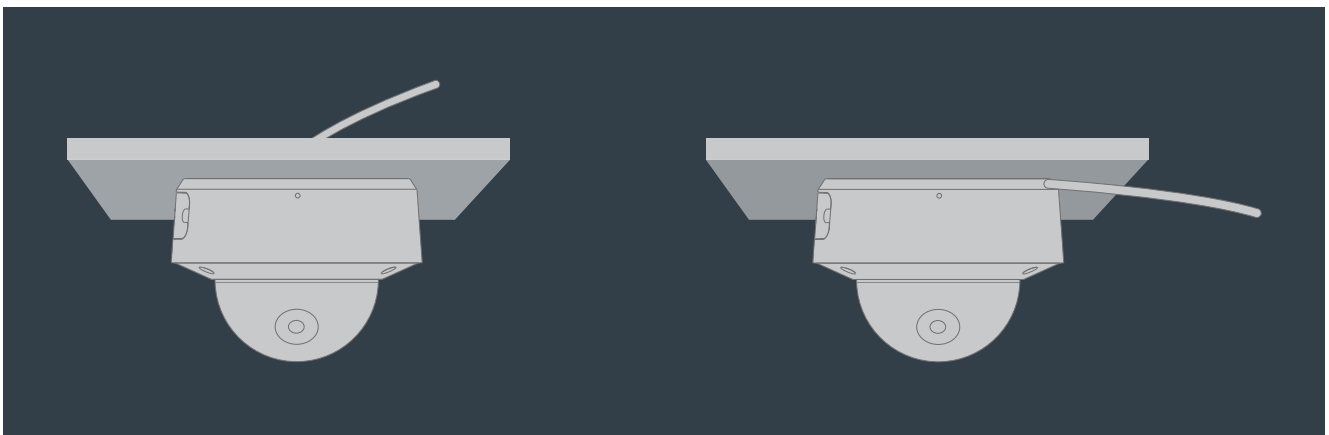

## // VIGI Surveillance Solution

The VIGI professional surveillance system by TP-Link is dedicated to protecting the business that you've worked hard to build—whenever, wherever.

Outstanding functions, reliable quality guarantees, and simplified installation work together to ensure your business stays safe and sound.

## // Flexible Installation

Easily route your camera's cable into a dropped ceiling or avoid drilling by slotting it through the camera's side outlet.