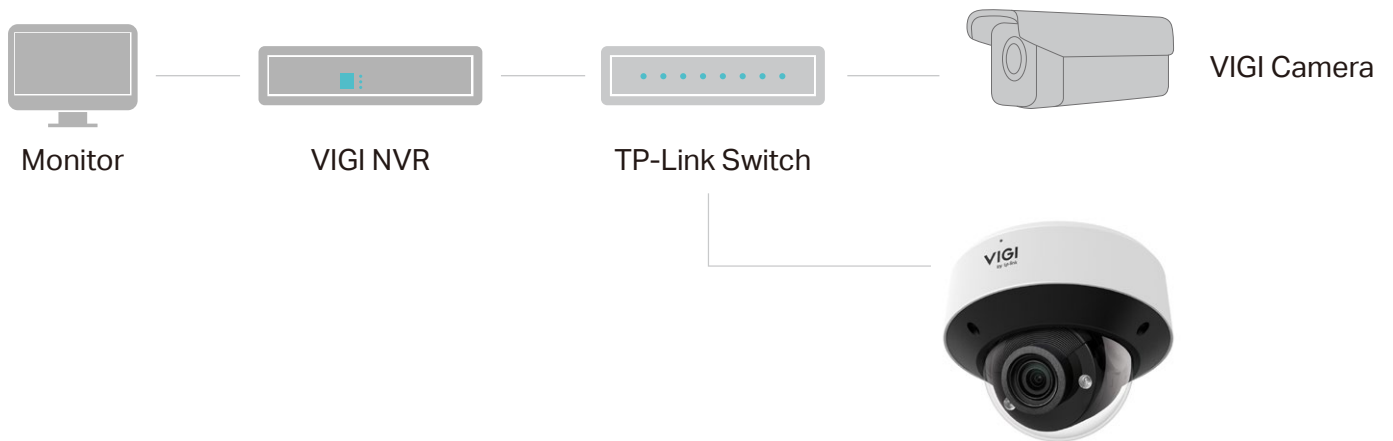

## // Smart Detection

Intrusion  
Detection

Line-Crossing  
Detection

Object Removal  
Detection

Object Abandoned  
Detection

Scene Change  
Detection

Region Entering  
Detection

Region Exiting  
Detection

Loitering  
Detection

Abnormal Sound  
Detection

## // VIGI Surveillance Solution

The VIGI professional surveillance system by TP-Link is dedicated to protecting the business that you've worked hard to build—whenever, wherever.

Outstanding functions, reliable quality guarantees, and simplified installation work together to ensure your business stays safe and sound.

## // Flexible Installation

Easily route your camera's cable into a dropped ceiling or avoid drilling by slotting it through the camera's side outlet.