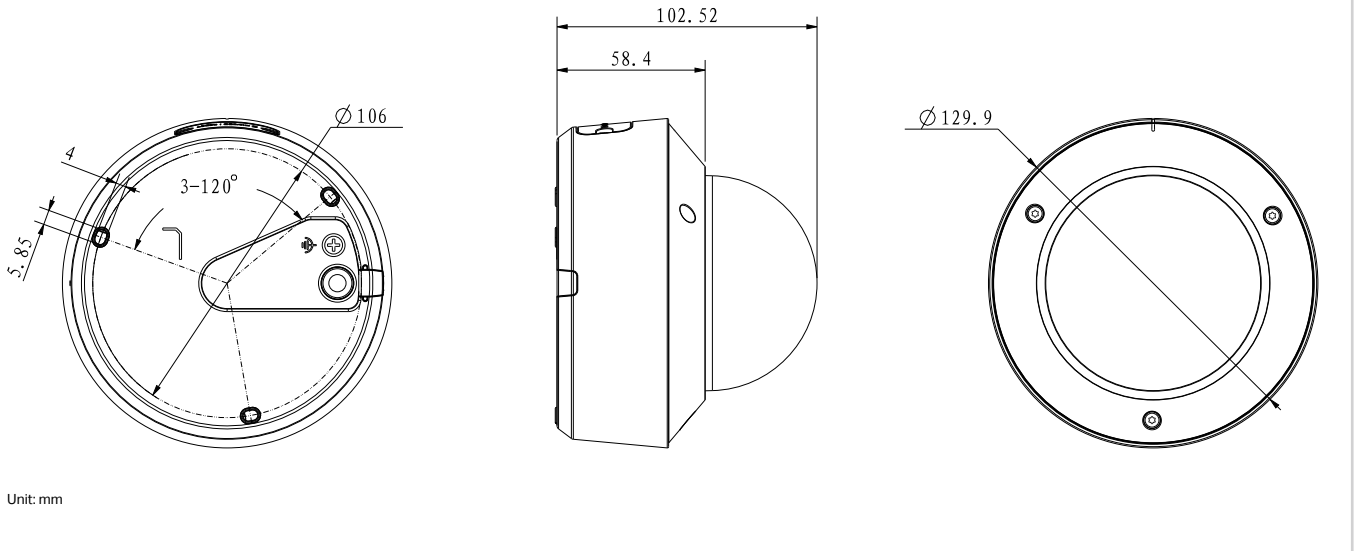

Dimensions

*1SD card is not included in the package.

Specifications are subject to change without notice and can be found at www.vigi.com.

©2025 TP-Link