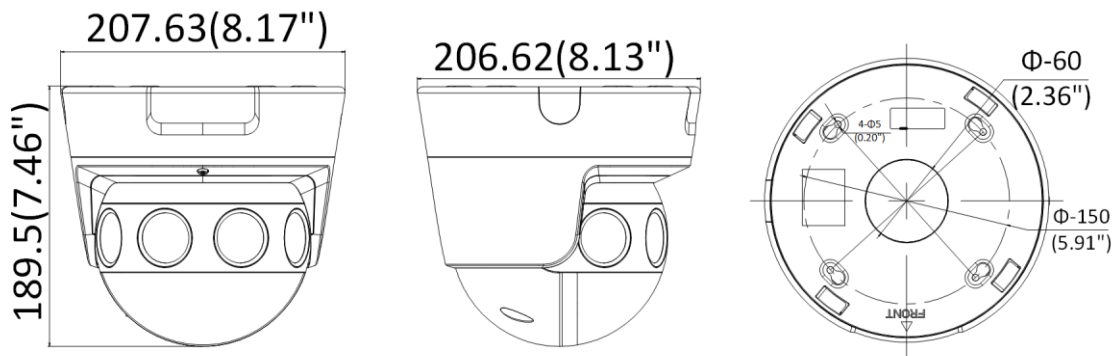

Optical Type	Single mode, single fiber
Input/output Wavelength	Tx1310nm/1.25G, Rx1550nm/1.25G
Transmission Distance	Up to 20 km

Available Model

DS-2CD6924G0-IHS (2.8 mm), DS-2CD6924G0-IHS/NFC (2.8 mm), DS-2CD6924G0-IHS (6 mm), DS-2CD6924G0-IHS/NFC (6 mm)

Dimension

Unit: mm

Accessory

Cap (Included)