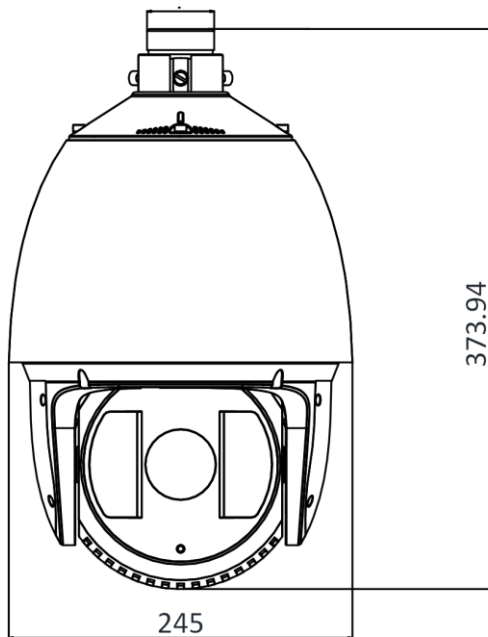

## Available Model

DS-2DF7232IX-AELW (T3)

**Dimensions**

Unit: mm

**Accessory**

**Included**

DS-1681ZJ  
Installation Adapter

**Optional**