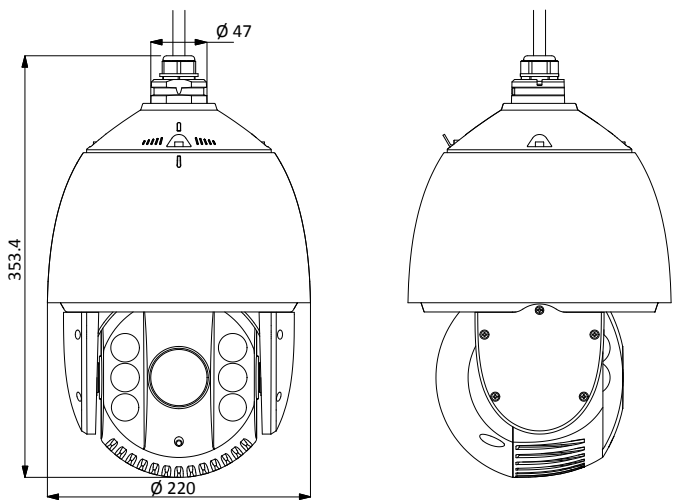

Working Humidity	≤ 90%
Protection Level	IP66 Standard, TVS 4000V Lightning Protection, Surge Protection and Voltage Transient Protection, IK10
Material	ADC 12, PC, PC+10%GF
Dimensions	Φ 220 mm × 353.4 mm (Φ 8.66" × 13.91")
Weight	Approx. 4.5 kg (9.92 lb)
Certification	CE, FCC, UL

Available Model

DS-2DE7232IW-AE, 24 VAC & Hi-PoE

Dimensions

Unit:mm