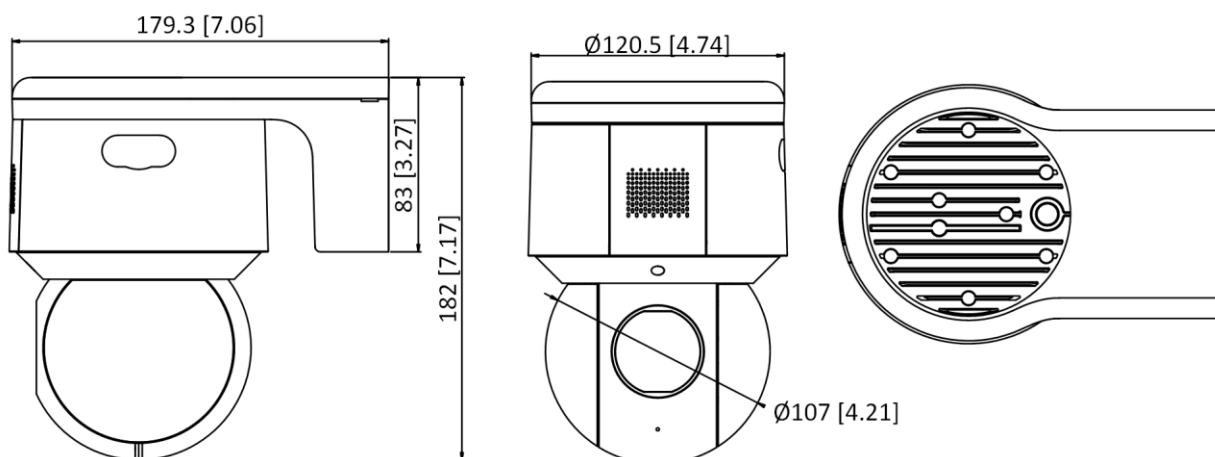

DORI

The DORI (detect, observe, recognize, identify) distance gives the general idea of the camera ability to distinguish persons or objects within its field of view. It is calculated based on the camera sensor specification and the criteria given by EN 62676-4: 2015.

DORI	Detect	Observe	Recognize	Identify
Definition	25 px/m	63 px/m	125 px/m	250 px/m
Distance (Tele)	130.9 m (429.5 ft)	51.9 m (170.3 ft)	26.2 m (86 ft)	13.1 m (43 ft)

Available Models

DS-2DE3A404IW-DE (2.8-12mm)

Dimensions