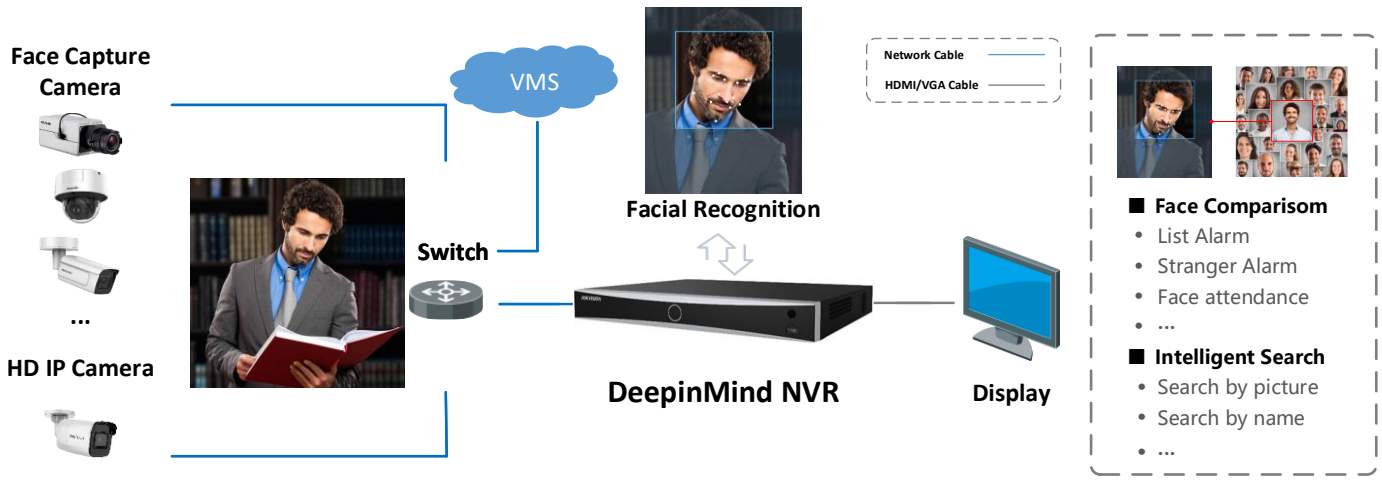

Application and Management

- Centralized management of network cameras, including configuration, information import/export, real-time information display, two-way audio, upgrade, etc.
- Connectable to Hikvision smart IP cameras, and capable of recording, playing back, and backing up VCA alarms

Typical Application

Facial Recognition and Face Picture Comparison

Modeling and analyzing face pictures captured by cameras. Comparing face pictures with the face picture library, and then trigger blacklist alarm and stranger alarm. Searching target person by picture and name features.