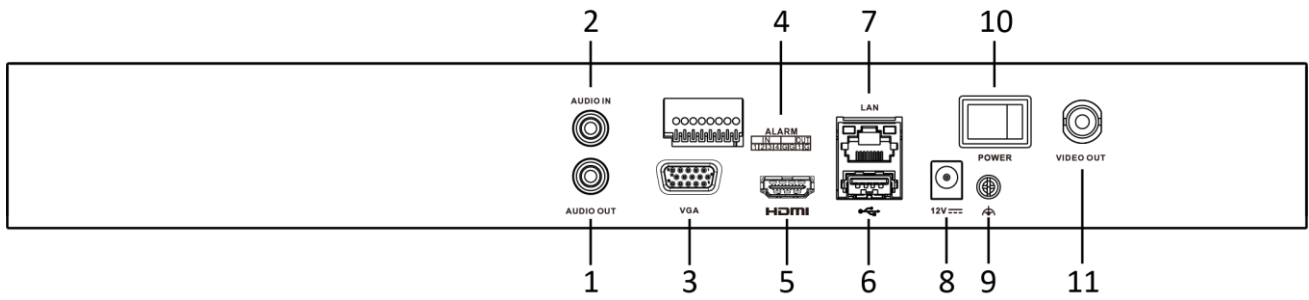

Physical Interface

No.	Description	No.	Description
1	AUDIO OUT	7	Network Interface
2	AUDIO IN	8	12 VDC power supply
3	VGA output (DB9 connector)	9	GND
4	Alarm IN/OUT	10	Power switch
5	HDMI interface	11	VIDEO OUT
6	USB 3.0 interface