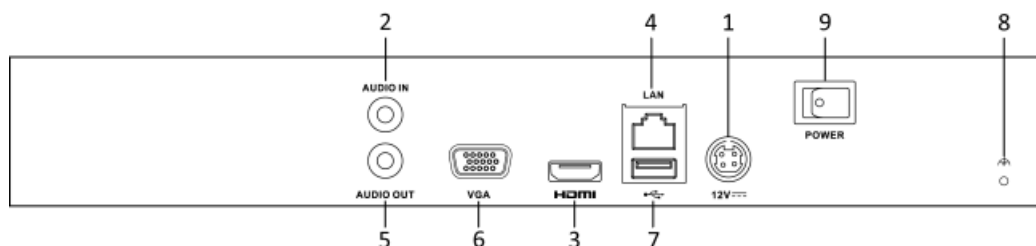

Physical Interfaces

Index	Description	Index	Description
1	Power Supply	6	VGA Interface
2	Audio In	7	USB Interface
3	HDMI Interface	8	Ground
4	LAN Network Interface	9	Power Switch
5	Audio Out