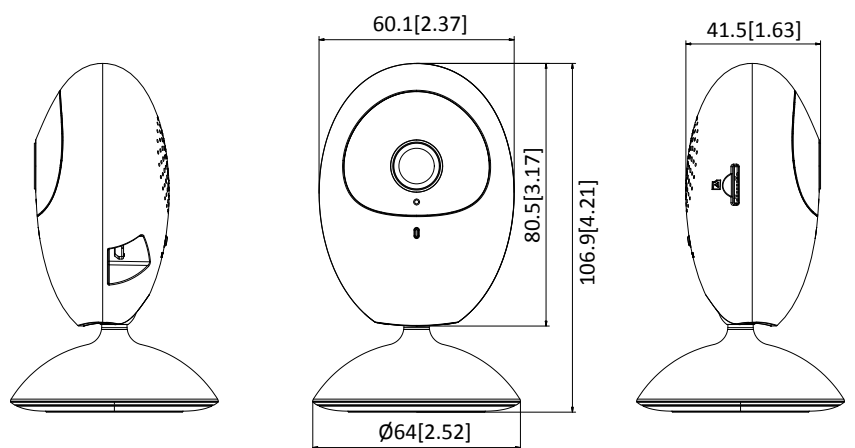

Ordering Models

DS-2CV2U21FD-IW, DS-2CV2U21FD-IW/16G-T, DS-2CV2U21FD-IW/32G-T, DS-2CV2U21FD-IW/64G-T

Dimensions

UNIT: mm [inch]

Distributed by

**HIKVISION®****Headquarters**

No.555 Qianmo Road, Binjiang District,
Hangzhou 310051, China
T +86-571-8807-5998
overseasbusiness@hikvision.com