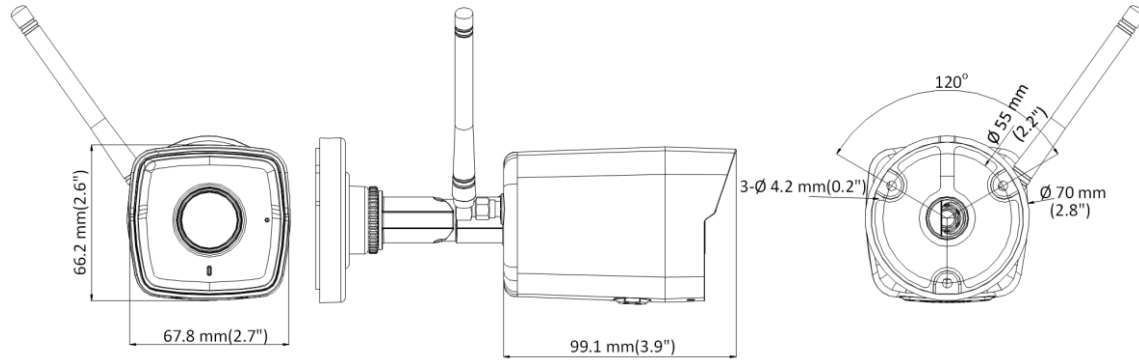

▪ Available Model

DS-2CV1021G0-IDW1(2.8 mm, 4 mm)

▪ Dimension

▪ Accessory