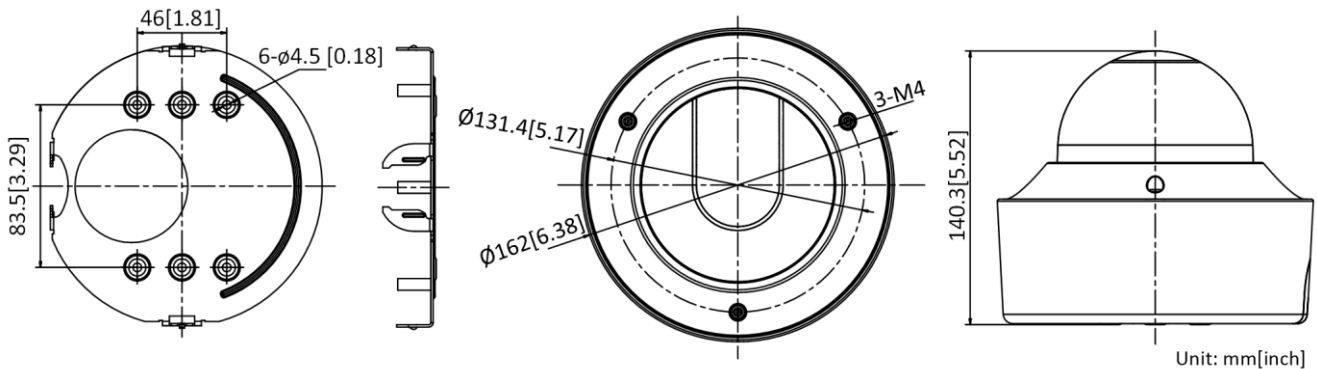

"with extra load" means that an extra device is connected to and powered by the camera.
Heater	-H: yes
Material	Metal
Dimensions	Camera: $\Phi 162 \times 140.3$ mm ($\Phi 6.4'' \times 5.5''$) With package: $251 \times 215 \times 189$ mm ($9.9'' \times 8.5'' \times 7.4''$)
Weight	Camera: 1.4kg (3.08 lb.) With package: 2.05 g (4.52 lb.)
Approval	
EMC	47 CFR Part 15, Subpart B; EN 55032: 2015, EN 61000-3-2: 2014, EN 61000-3-3: 2013, EN 50130-4: 2011 +A1: 2014; AS/NZS CISPR 32: 2015; ICES-003: Issue 6, 2016; KN 32: 2015, KN 35: 2015
Safety	UL 60950-1, IEC 60950-1:2005 + Am 1:2009 + Am 2:2013, EN 60950-1:2005 + Am 1:2009 + Am 2:2013, IS 13252(Part 1):2010+A1:2013+A2:2015
Chemistry	2011/65/EU, 2012/19/EU, Regulation (EC) No 1907/2006
Protection	Ingress protection: IK10 (IEC 62262:2002), IP67 (IEC 60529-2013)

* Listed resolutions are only selectable options. It does not mean that all streams can work at their maximum resolution at the same time.

Available Model

DS-2CD5585G1-IZS (2.8 to 12 mm), DS-2CD5585G1-IZHS (2.8 to 12 mm), DS-2CD5585G1-IZS (2.8 to 12 mm), DS-2CD5585G1-IZHS (2.8 to 12 mm)

Dimension

Accessory