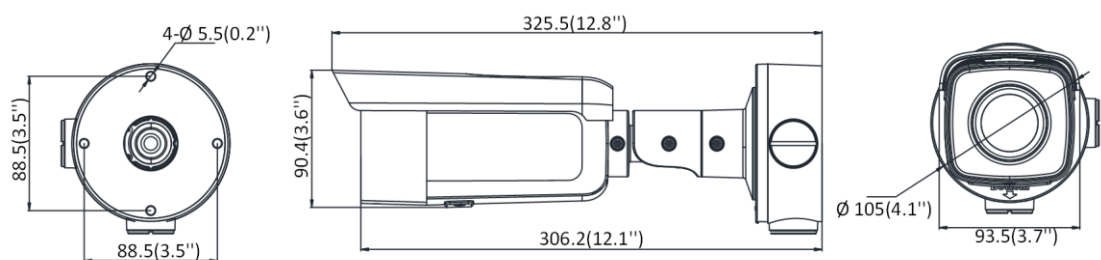

Available Model

DS-2CD3T45G0-4IS (B) (2.8/4/6/8 mm)

Dimensions

Unit: mm(inch)