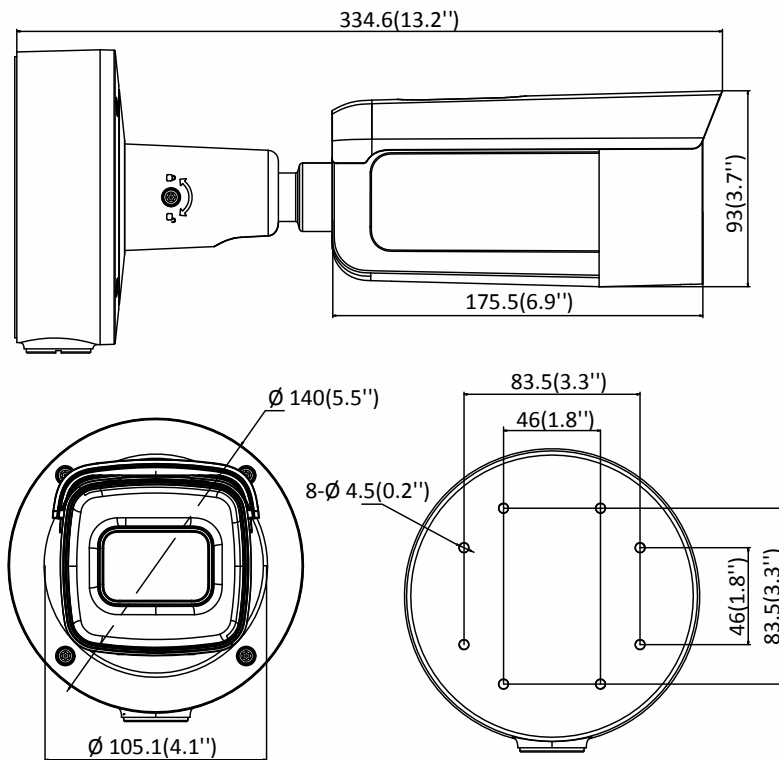

Power Consumption and Current	12 VDC, 1.2A, max. 14.5W PoE: (802.3at, 42.5V to 57V), 0.5A to 0.3A, max. 18W
Protection Level	IP67, IK10
Accessory	The junction box is included in the package
Material	Front cover: metal, back cover: metal
Dimensions	Camera: $\Phi 140 \times 334.6$ mm ($\Phi 5.5" \times 13.2"$)
Weight	Camera: 1300 g (2.9 lb.) With package: 2000 g (4.4 lb.)

Available Model:

DS-2CD3685G1-IZ (2.7 to 13.5 mm), DS-2CD3685G1-IZS (2.7 to 13.5 mm)

Dimensions

Unit: mm(inch)

Accessories

Distributed by

DS-1475ZJ-SUS
Vertical Pole Mount

DS-1476ZJ-SUS
Corner Mount