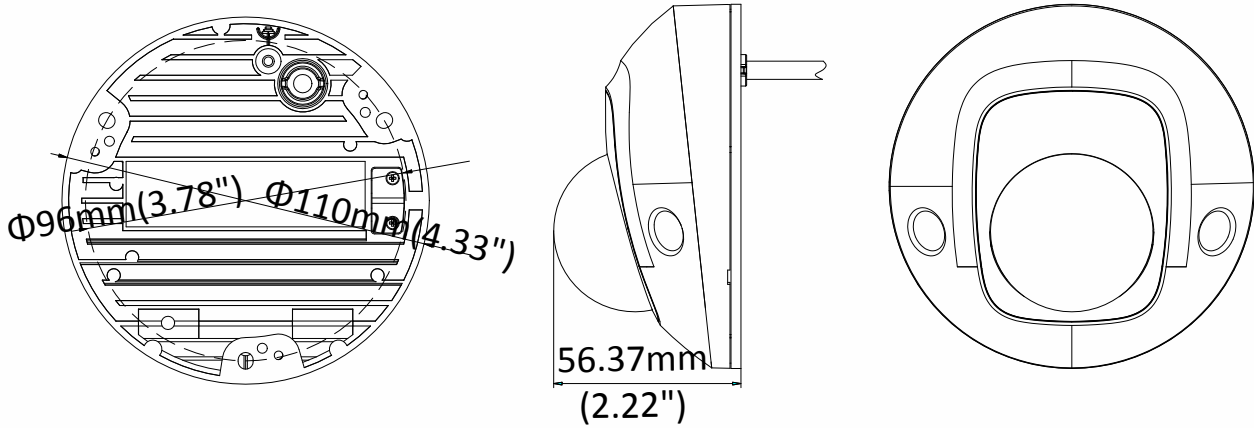

Protection Level	IK08, IP66
Material	Front cover: plastic , Bottom base: metal
Dimensions	Φ110 mm × 56.4 mm (Φ4.3" × 2.2")
Weight	Camera: Approx. 400 g (0.88 lb.)

**Available Models:**

DS-2CD3545G0-IS (2.8/4/6 mm)

## Dimensions