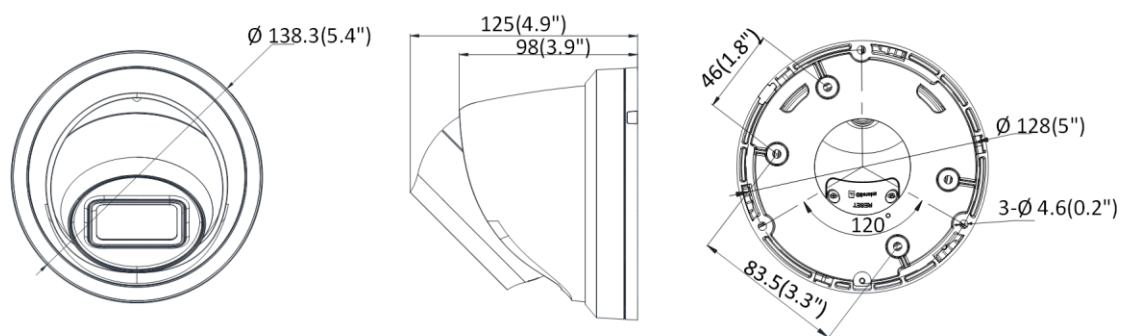

General Function	Anti-flicker, three streams , heartbeat, mirror, privacy masks, password reset via e-mail, pixel counter, HTTP listening
Reset	Reset via reset button on camera body, web browser and client software
Startup and Operating Conditions	-30 °C to 60 °C (-22 °F to 140 °F), humidity 95% or less (non-condensing)
Storage Conditions	-30 °C to 60 °C (-22 °F to 140 °F), humidity 95% or less (non-condensing)
Power Supply	12 VDC \pm 25%, Φ 5.5 mm coaxial power plug; PoE (802.3af, class 3)
Power Consumption and Current	12 VDC, 0.63 A, max. 7.5 W; PoE (802.3af, 36 V to 57 V), 0.3 A to 0.2 A, max. 9 W
Material	Metal
Dimensions	Camera: Approx. Φ 138.3 \times 125 mm (5.4" \times 4.9") With package: Approx. 170 \times 170 \times 150 mm (6.7" \times 6.7" \times 5.9")
Weight	Camera: Approx. 730 g (1.6 lb.) With package: Approx. 998 g (2.2 lb.)
Approval	
EMC	47 CFR Part 15, Subpart B; EN 55032: 2015, EN 61000-3-2: 2014, EN 61000-3-3: 2013, EN 50130-4: 2011 +A1: 2014; AS/NZS CISPR 32: 2015; ICES-003: Issue 6, 2016; KN 32: 2015, KN 35: 2015
Safety	UL 60950-1, IEC 60950-1:2005 + Am 1:2009 + Am 2:2013, EN 60950-1:2005 + Am 1:2009 + Am 2:2013, IS 13252(Part 1):2010+A1:2013+A2:2015
Chemistry	2011/65/EU, 2012/19/EU, Regulation (EC) No 1907/2006
Protection	Ingress protection: IP67 (IEC 60529-2013)

* Listed resolutions are only selectable options. It does not mean that all streams can work at their maximum resolution at the same time.

Available Model

DS-2CD3385G0-I (B) (2.8/4/6 mm)

Dimensions

Unit: mm(inch)