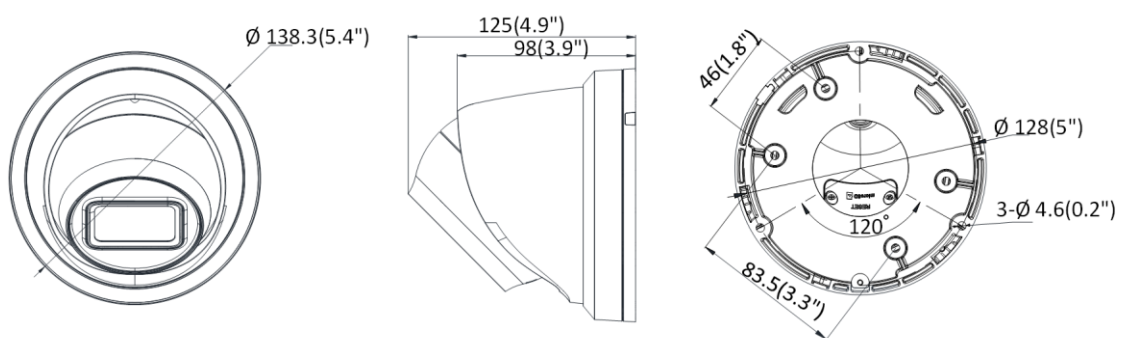

Startup and Operating Conditions	-30 °C to 60 °C (-22 °F to 140 °F), humidity 95% or less (non-condensing)
Storage Conditions	-30 °C to 60 °C (-22 °F to 140 °F), humidity 95% or less (non-condensing)
Power Supply	12 VDC \pm 25%, Φ 5.5 mm coaxial power plug; PoE (802.3af, class 3)
Power Consumption and Current	12 VDC, 0.5 A, max. 6 W; PoE (802.3af, 36 V to 57 V), 0.21 A to 0.13 A, max. 7.5 W
Material	Metal
Dimensions	Camera: Approx. Φ 138.3 \times 125 mm (5.4" \times 4.9") With package: Approx. 170 \times 170 \times 150 mm (6.7" \times 6.7" \times 5.9")
Weight	Camera: Approx. 730 g (1.6 lb.) With package: Approx. 998 g (2.2 lb.)
Approval	
EMC	47 CFR Part 15, Subpart B; EN 55032: 2015, EN 61000-3-2: 2014, EN 61000-3-3: 2013, EN 50130-4: 2011 +A1: 2014; AS/NZS CISPR 32: 2015; ICES-003: Issue 6, 2016; KN 32: 2015, KN 35: 2015
Safety	UL 60950-1, IEC 60950-1:2005 + Am 1:2009 + Am 2:2013, EN 60950-1:2005 + Am 1:2009 + Am 2:2013, IS 13252(Part 1):2010+A1:2013+A2:2015
Chemistry	2011/65/EU, 2012/19/EU, Regulation (EC) No 1907/2006
Protection	Ingress protection: IP67 (IEC 60529-2013)

* Listed resolutions are only selectable options. It does not mean that all streams can work at their maximum resolution at the same time.

Available Model

DS-2CD3345G0-I (B) (2.8/4/6 mm)

Dimensions

Unit: mm(inch)