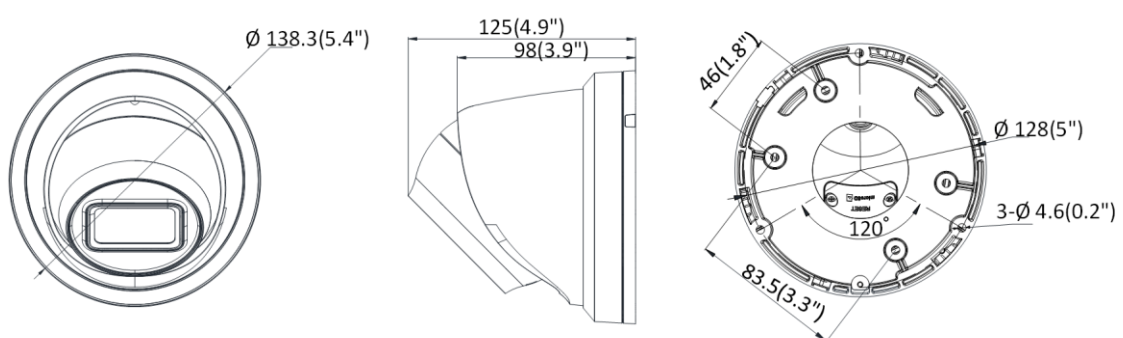

Startup and Operating Conditions	-30 °C to 60 °C (-22 °F to 140 °F), humidity 95% or less (non-condensing)
Storage Conditions	-30 °C to 60 °C (-22 °F to 140 °F), humidity 95% or less (non-condensing)
Power Supply	12 VDC \pm 25%, Φ 5.5 mm coaxial power plug; PoE (802.3af, class 3)
Power Consumption and Current	12 VDC, 0.46 A, max. 5.5 W; PoE (802.3af, 36 V to 57 V), 0.19 A to 0.12 A, max. 7 W
Material	Metal
Dimensions	Camera: Approx. Φ 138.3 \times 125 mm (5.4" \times 4.9") With package: Approx. 170 \times 170 \times 150 mm (6.7" \times 6.7" \times 5.9")
Weight	Camera: Approx. 730 g (1.6 lb.) With package: Approx. 998 g (2.2 lb.)
Approval	
EMC	47 CFR Part 15, Subpart B; EN 55032: 2015, EN 61000-3-2: 2014, EN 61000-3-3: 2013, EN 50130-4: 2011 +A1: 2014; AS/NZS CISPR 32: 2015; ICES-003: Issue 6, 2016; KN 32: 2015, KN 35: 2015
Safety	UL 60950-1, IEC 60950-1:2005 + Am 1:2009 + Am 2:2013, EN 60950-1:2005 + Am 1:2009 + Am 2:2013, IS 13252(Part 1):2010+A1:2013+A2:2015
Chemistry	2011/65/EU, 2012/19/EU, Regulation (EC) No 1907/2006
Protection	Ingress protection: IP67 (IEC 60529-2013)

* Listed resolutions are only selectable options. It does not mean that all streams can work at their maximum resolution at the same time.

Available Model

DS-2CD3325G0-I (B) (2.8/4/6 mm)

Dimensions

Unit: mm(inch)