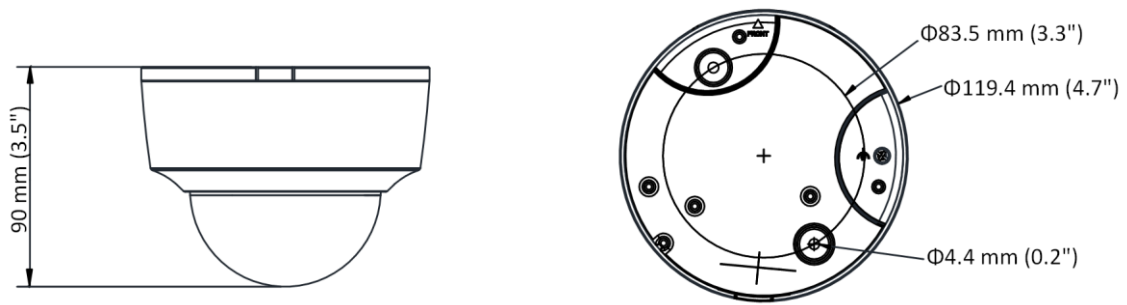

Dimension

Accessory