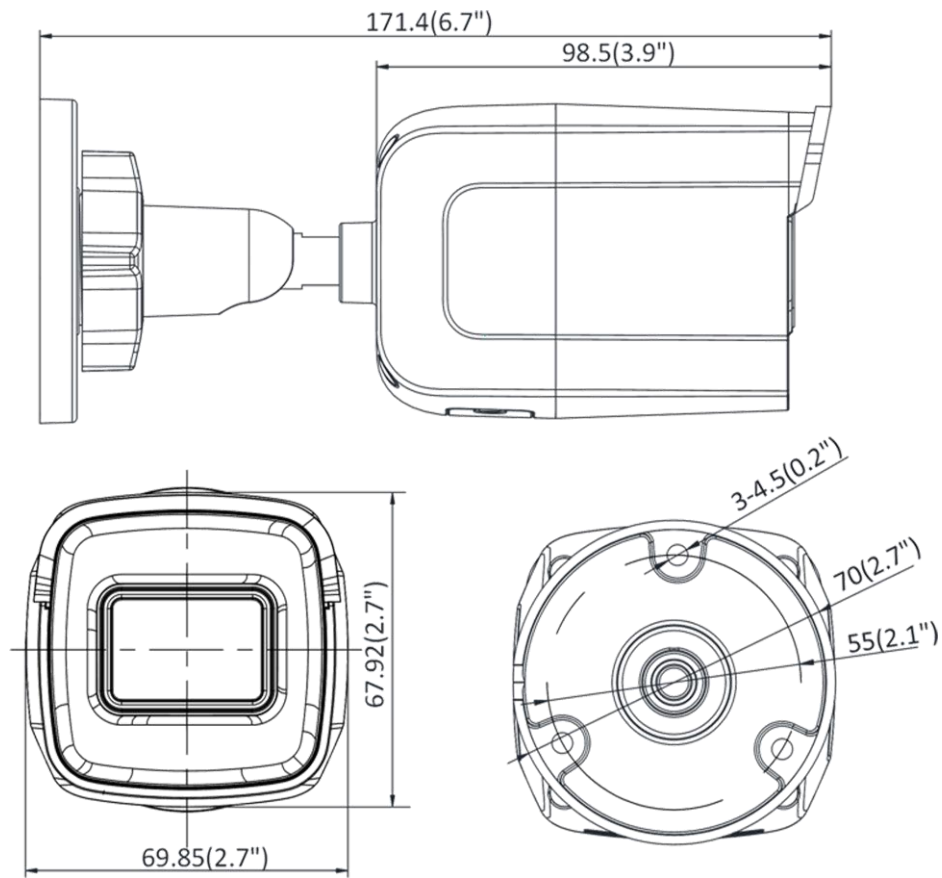

Startup and Operating Conditions	-30 °C to 60 °C (-22 °F to 140 °F), humidity 95% or less (non-condensing)
Storage Conditions	-30 °C to 60 °C (-22 °F to 140 °F), humidity 95% or less (non-condensing)
Power Supply	12 VDC ± 25%, reverse polarity protection; PoE (802.3af, class 3)
Power Consumption and Current	12 VDC, 0.5 A, max. 6.0 W; PoE (802.3af, 36 V to 57 V), 0.2 A to 0.1 A, max. 7.5 W
Material	Front cover: metal, back cover: metal, sun shield: plastic
Dimensions	Camera: Approx. 70 × 68 × 171 mm (2.8" × 2.7" × 6.7") With package: Approx. 216 × 121 × 118 mm (8.5" × 4.8" × 4.6")
Weight	Camera: Approx. 500 g (1.1 lb.) With package: Approx. 670 g (1.48 lb.)
<b>Approval</b>	
EMC	47 CFR Part 15, Subpart B; EN 55032: 2015, EN 61000-3-2: 2014, EN 61000-3-3: 2013, EN 50130-4: 2011 +A1: 2014; AS/NZS CISPR 32: 2015; ICES-003: Issue 6, 2016; KN 32: 2015, KN 35: 2015
Safety	UL 60950-1, IEC 60950-1:2005 + Am 1:2009 + Am 2:2013, EN 60950-1:2005 + Am 1:2009 + Am 2:2013, IS 13252(Part 1):2010+A1:2013+A2:2015
Chemistry	2011/65/EU, 2012/19/EU, Regulation (EC) No 1907/2006
Protection	Ingress protection: IP67 (IEC 60529-2013), IK10 (IEC 62262:2002)

## Dimensions