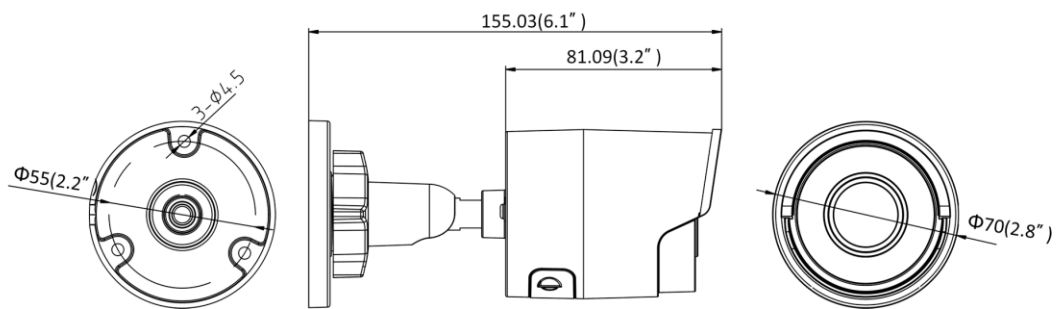

Web Client Language	32 languages English, Russian, Estonian, Bulgarian, Hungarian, Greek, German, Italian, Czech, Slovak, French, Polish, Dutch, Portuguese, Spanish, Romanian, Danish, Swedish, Norwegian, Finnish, Croatian, Slovenian, Serbian, Turkish, Korean, Traditional Chinese, Thai, Vietnamese, Japanese, Latvian, Lithuanian, Portuguese (Brazil)
Power Supply	12 VDC $\pm$ 25%, $\Phi$ 5.5 mm coaxial power plug; PoE (802.3af, class 3)
Power Consumption and Current	12 VDC, 0.5A, max. 6W; PoE (802.3af, 36V to 57V), 0.2A to 0.1A, max. 7.5W
Protection Level	IP67
Material	Metal
Dimensions	Camera: $\Phi$ 70 $\times$ 155.03 mm ( $\Phi$ 2.8" $\times$ 6.1") Package: 216 $\times$ 121 $\times$ 118 mm (8.5" $\times$ 4.8" $\times$ 4.7")
Weight	Camera: Approx. 420 g (0.9 lb.) With Package: Approx. 700 g (1.5 lb.)

## Dimension