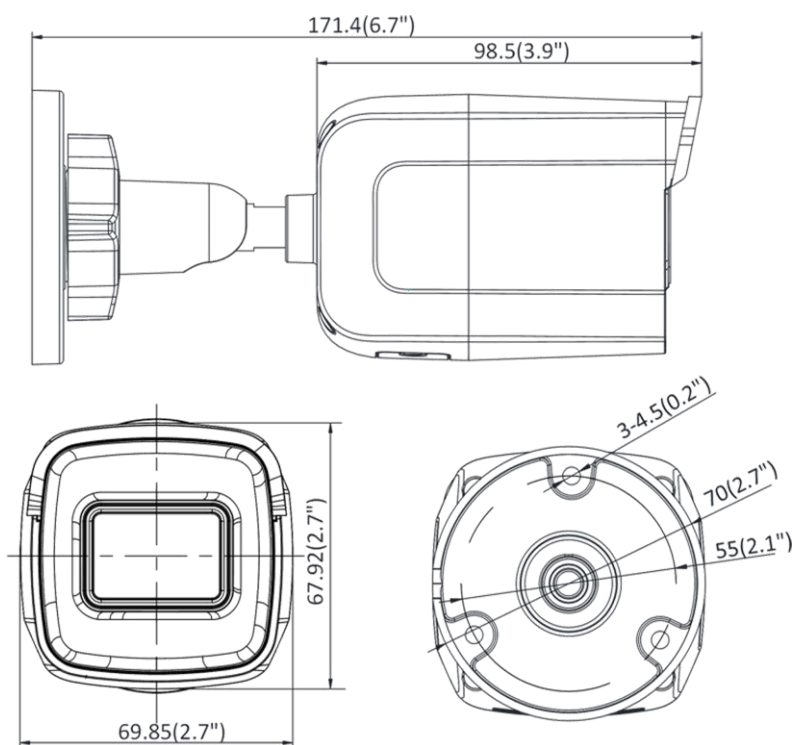

Startup and Operating Conditions	-30 °C to 60 °C (-22 °F to 140 °F), humidity 95% or less (non-condensing)
Storage Conditions	-30 °C to 60 °C (-22 °F to 140 °F), humidity 95% or less (non-condensing)
Power Supply	12 VDC ± 25%, reverse polarity protection; PoE (802.3af, class 3)
Power Consumption and Current	12 VDC, 0.4 A, max. 5.2 W; PoE (802.3af, 36 V to 57 V), 0.2 A to 0.1 A, max. 6.5 W
Material	Front cover: metal, back cover: metal, sun shield: plastic
Dimensions	Camera: Approx. 70 × 68 × 171 mm (2.8" × 2.7" × 6.7") With package: Approx. 216 × 121 × 118 mm (8.5" × 4.8" × 4.6")
Weight	Camera: Approx. 500 g (1.1 lb.) With package: Approx. 670 g (1.48 lb.)
<b>Approval</b>	
EMC	47 CFR Part 15, Subpart B; EN 55032: 2015, EN 61000-3-2: 2014, EN 61000-3-3: 2013, EN 50130-4: 2011 +A1: 2014; AS/NZS CISPR 32: 2015; ICES-003: Issue 6, 2016; KN 32: 2015, KN 35: 2015
Safety	UL 60950-1, IEC 60950-1:2005 + Am 1:2009 + Am 2:2013, EN 60950-1:2005 + Am 1:2009 + Am 2:2013, IS 13252(Part 1):2010+A1:2013+A2:2015
Chemistry	2011/65/EU, 2012/19/EU, Regulation (EC) No 1907/2006
Protection	Ingress protection: IP67 (IEC 60529-2013), IK10 (IEC 62262:2002)

## Dimensions