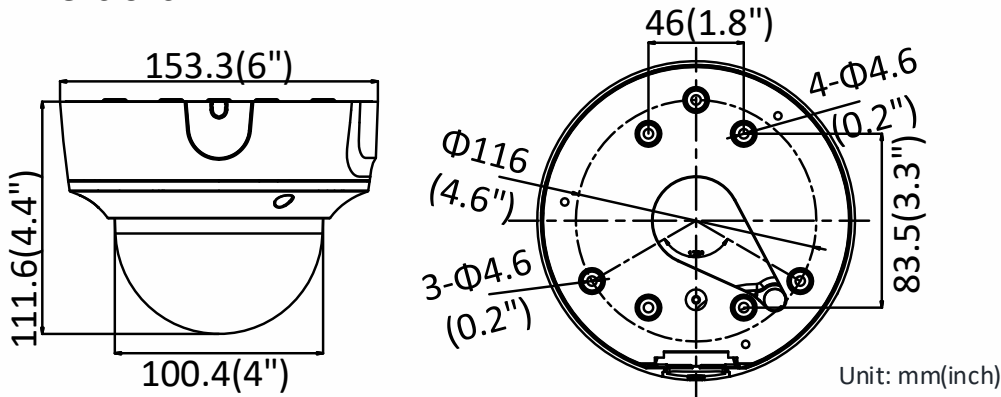

Dimensions

Accessories

DS-1475ZJ-SUS
Vertical Pole Mount

DS-1476ZJ-SUS
Corner Mount

Distributed by