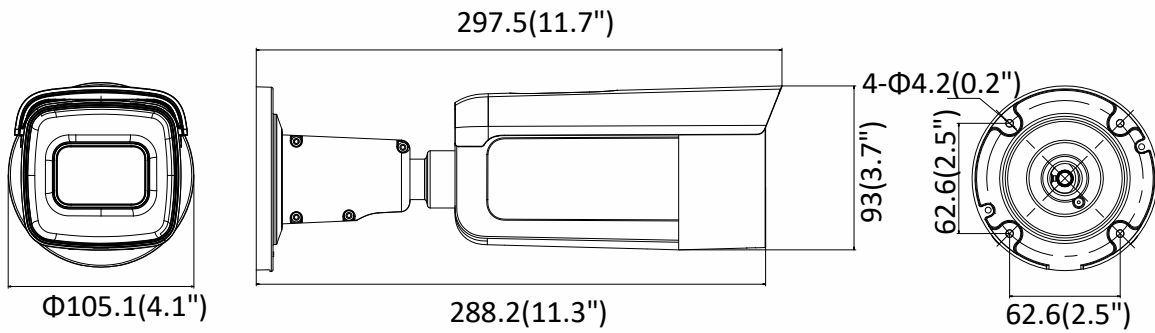

Available Model:

DS-2CD2645G1-IZ (2.8 to 12 mm), DS-2CD2645G1-IZS (2.8 to 12 mm)

Dimensions

Unit:mm(inch)

Accessories

DS-1276ZJ-SUS
Corner Mount

DS-1260ZJ
Junction Box

DS-1280ZJ-S
Junction Box