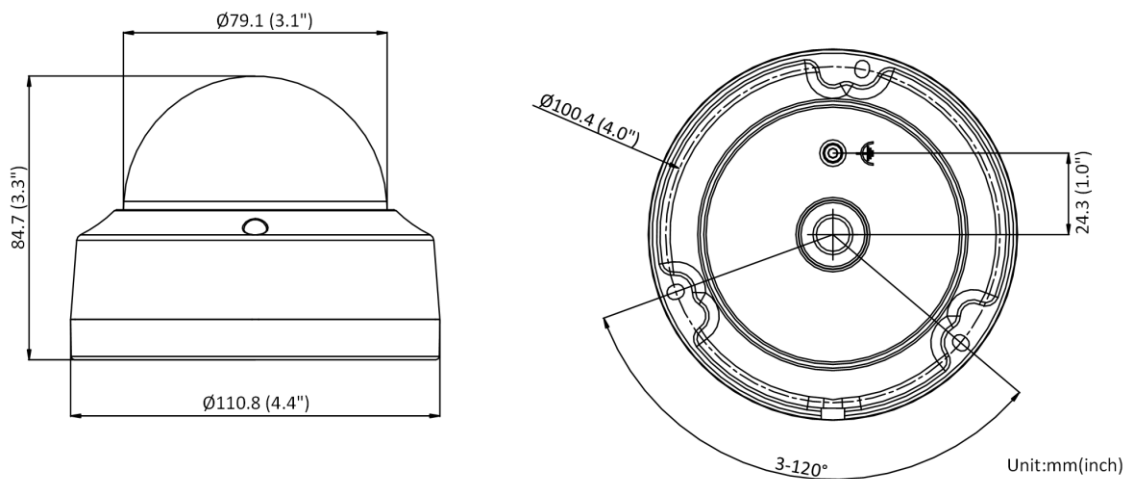

Level	Description
Top-level protection	Hikvision products at this level are equipped for use in areas where professional anti-corrosion protection is a must. Typical application scenarios include coastlines, docks, chemical plants, and more.
Moderate protection	Hikvision products at this level are equipped for use in areas with moderate anti-corrosion demands. Typical application scenarios include coastal areas about 2 kilometers (1.24 miles) away from coastlines, as well as areas affected by acid rain.
No specific protection	Hikvision products at this level are equipped for use in areas where no specific anti-corrosion protection is needed.

▪ **Dimension**

▪ **Accessory**

▪ **Optional**

DS-1276ZJ-SUS Corner Mount	DS-1276ZJ-SUS(B lack) Corner Mount	DS-1280ZJ-DM18 Junction Box	DS-1250ZJ Rain Shade	DS-1275ZJ-SUS Vertical Pole Mount