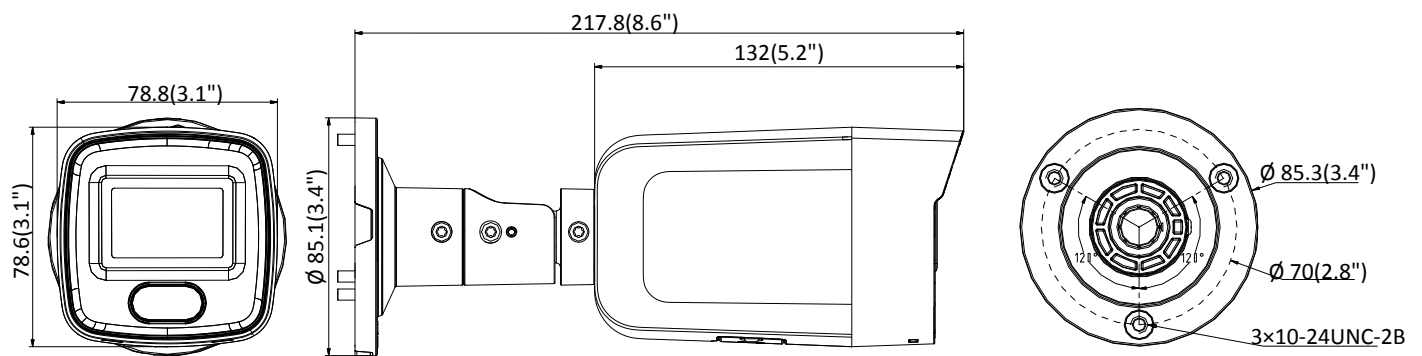

Safety	UL (UL 60950-1); CB (IEC 60950-1:2005 + Am 1:2009 + Am 2:2013); CE-LVD (EN 60950-1:2005 + Am 1:2009 + Am 2:2013); BIS (IS 13252(Part 1):2010+A1:2013+A2:2015); LOA (IEC/EN 60950-1)
Environment	CE-RoHS (2011/65/EU); WEEE (2012/19/EU); Reach (Regulation (EC) No 1907/2006)

* Listed resolutions are only selectable options. It does not mean that all streams can work at their maximum resolution at the same time.

Available Model

DS-2CD2027G1-L (2.8/4/6 mm)

Dimension

Unit: mm(inch)

Accessory