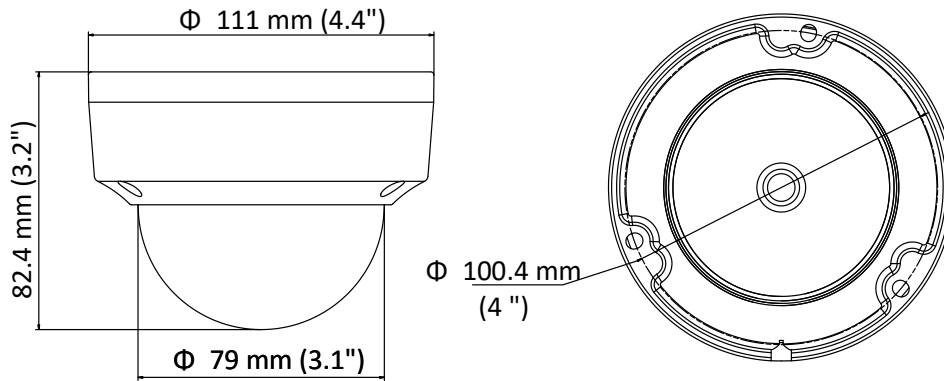

Dimension

Accessories

Distributed by