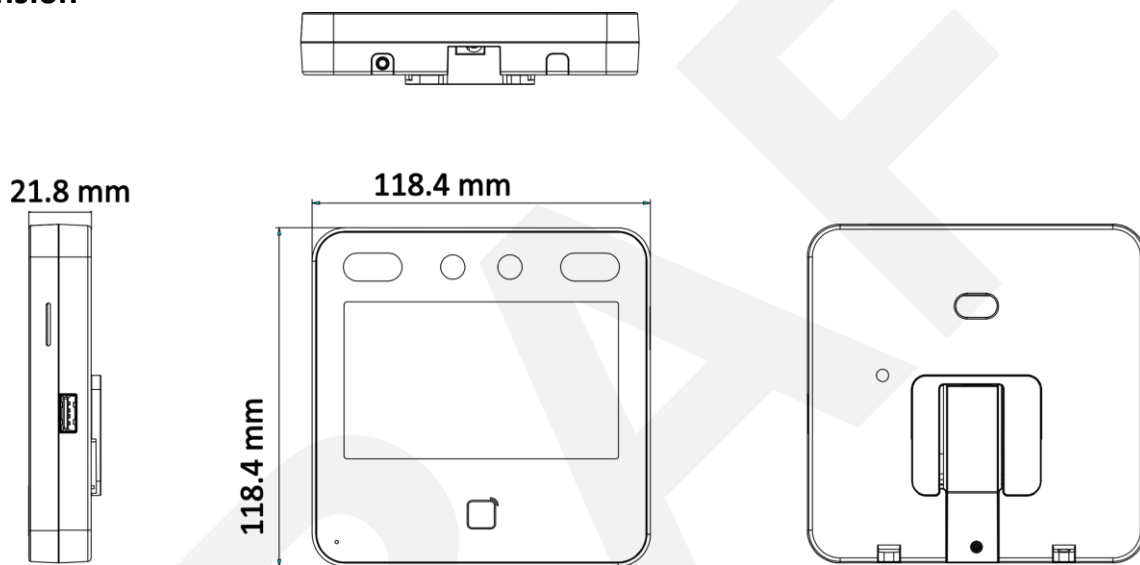

Working humidity	0 to 90% (No condensing)
Dimensions	118.4 mm × 118.4 mm × 21.8 mm (4.66" × 4.66" × 0.86")
Application environment	Indoor
Installation	Wall Mounting; Base Mounting
Language	English, Spanish (South America), Arabic, Thai, Indonesian, Russian, Vietnamese, Portuguese (Brazil), Korean; Japanese

▪ **Available Model**

DS-K1T343MX

▪ **Dimension**