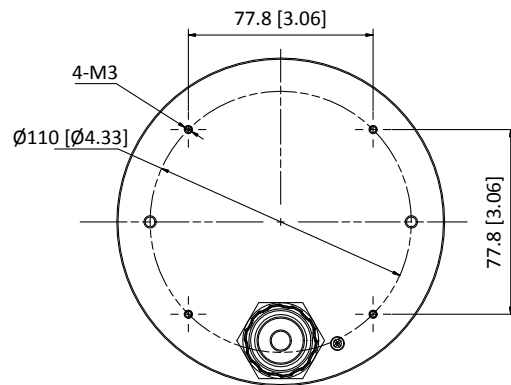

Dimensions

Unit: mm [inch]

Accessory