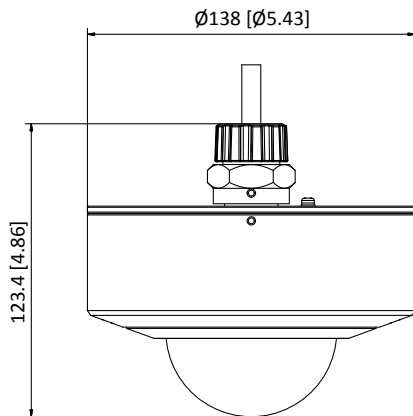

Dimensions

Unit: mm [inch]

Accessory