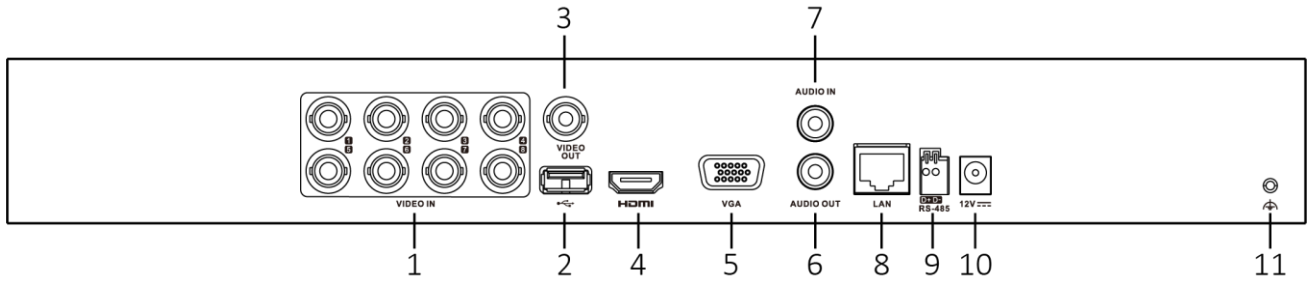

Physical Interface

*: The rear panel of iDS-7204HUHI-M2/S provides 4 video input interfaces.

No.	Description	No.	Description
1	VIDEO IN	7	AUDIO IN, RCA connector
2	USB interface	8	LAN network interface
3	VIDEO OUT	9	RS-485 serial interface
4	HDMI interface	10	12 VDC power input
5	VGA interface	11	GND
6	AUDIO OUT, RCA connector