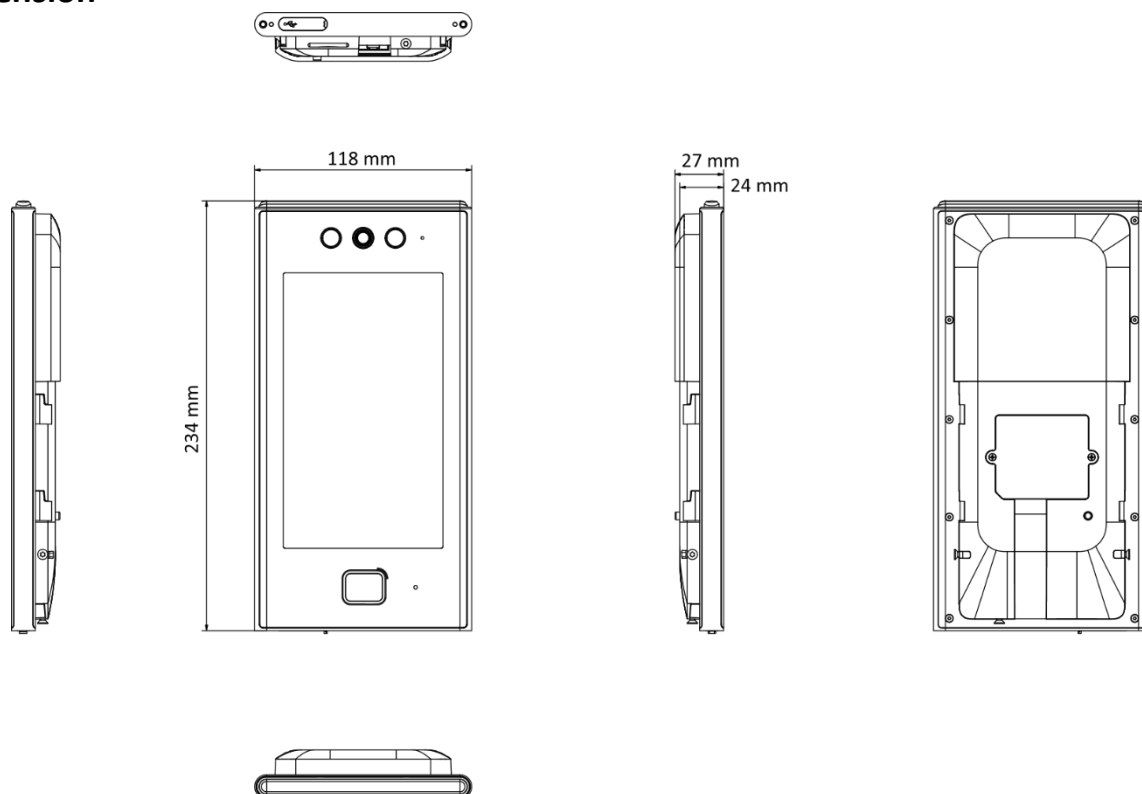

Power consumption	≤ 10 W
Protective level	IP65
Dimensions	110.5 mm × 209.2 mm × 24 mm (4.35" × 8.24" × 0.94")
Language	English, Spanish (South America), Arabic, Thai, Indonesian, Russian, Vietnamese, Portuguese (Brazil), Japanese, Korean
Weight	Gross Weight : 1.06 kg (2.34 lb) Net Weight : 0.57 kg (1.26 lb)
Function	
Configuration via Web browser	Support
Hik-Connect	Support
Two-way audio	Support
Time synchronization	Support
Face mask recognition	Support
Face recognition	Support
Face anti-spoofing	Support
Live view	Support
Audio prompt	Support

▪ **Available Model**

DS-K1T670MFWX

▪ **Dimension**