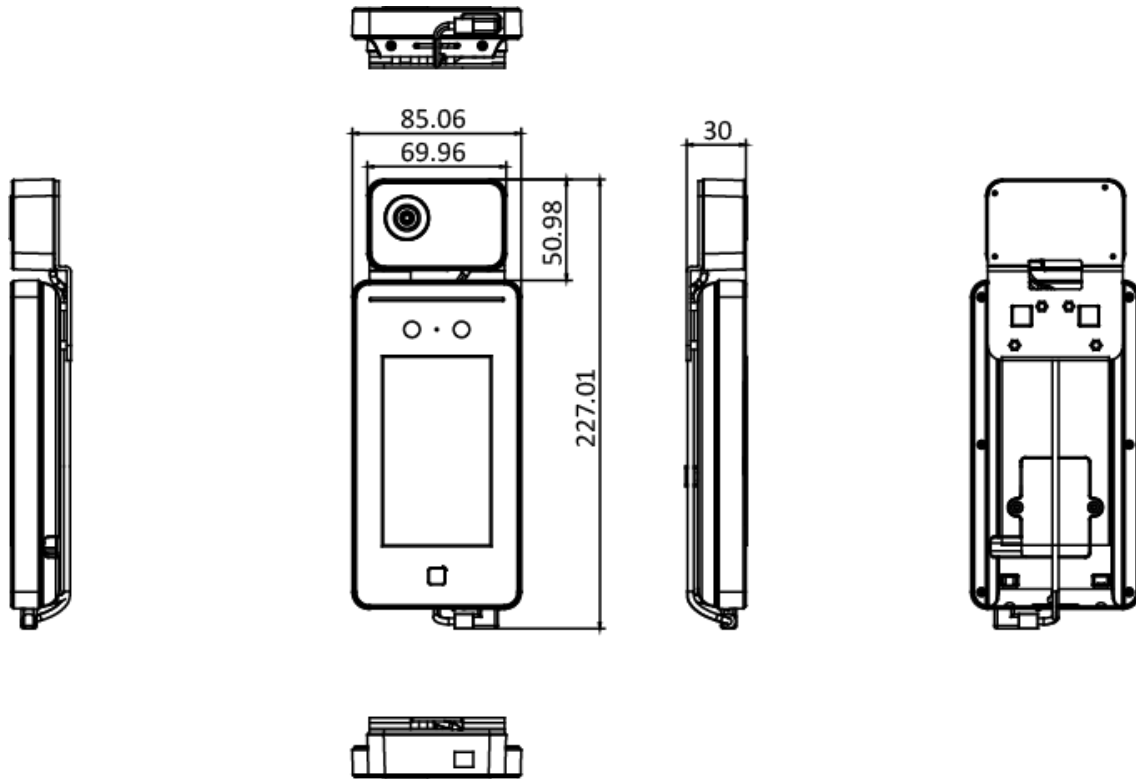

General

Power supply	12 VDC/2 A
Working temperature	0 °C to 50 °C (32 °F to 122 °F)
Working humidity	10 to 90% (No condensing)
Power consumption	≤15 W
Dimensions	85 mm × 227 mm × 30 mm
Language	English and Japanese

▪ Available Model

DS-K1T341BMW-I-T

▪ Dimension