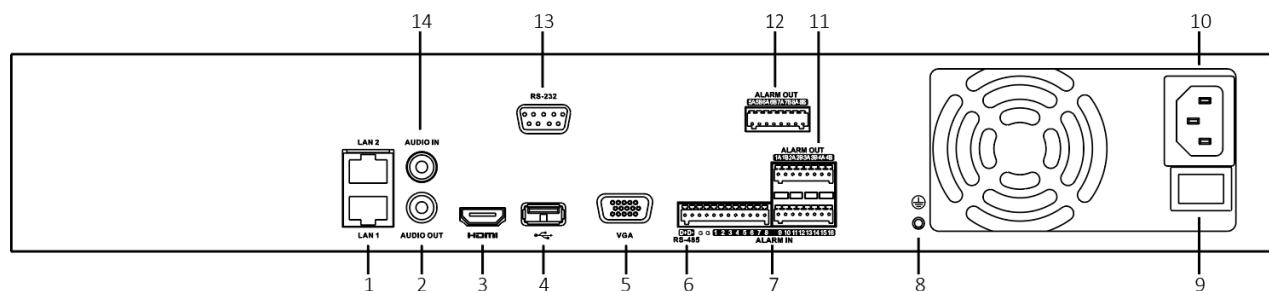

Physical Interfaces

Index	Description	Index	Description
1	LAN Network Interface	8	GND
2	AUDIO OUT	9	Power Switch
3	HDMI Interface	10	100 to 240 VAC Power Supply
4	USB 2.0 Interface	11	Alarm Out
5	VGA Interface	12	Alarm Out (Optional)
6	RS-485 Serial Interface	13	RS-232 Serial Interface
7	Alarm In	14	AUDIO IN