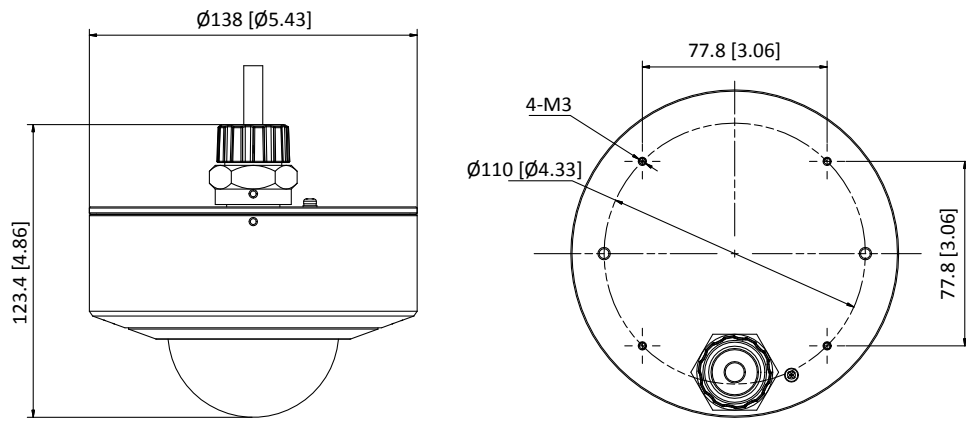

Dimensions

Unit: mm [inch]

Accessory