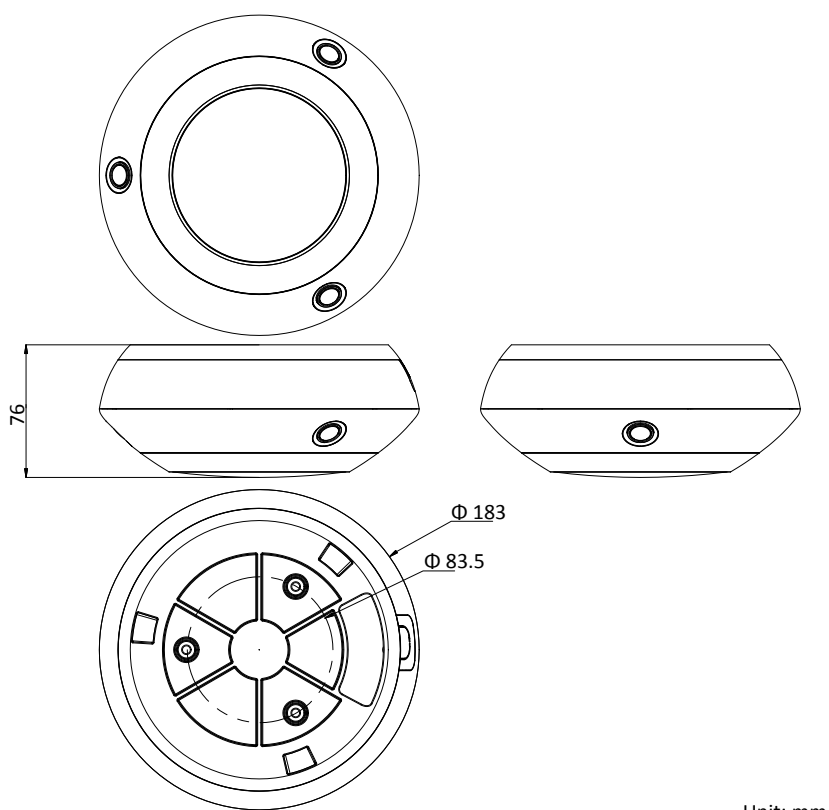

Power	12 VDC & PoE+ (802.3 at, class 4) Max.20 W (Max. 6 W for IR)
Working Temperature	-10°C to 50°C (14°F to 122°F)
Working Humidity	≤ 90%
Protection Level	IP66, TVS 2000V Lightning Protection, Surge Protection and Voltage Transient Protection
Material	PC & Aluminum alloy
Dimensions	Φ 183 mm × 76 mm (Φ 7.20" × 2.99")
Weight	Approx. 0.68 kg (1.50 lb)

Available Model

DS-2PT3306IZ-DE3(2mm), 12 VDC & PoE+ (802.3 at, class 4)

Dimensions

Unit: mm

Accessories

DS-1294ZJ-TRL

Wall Mounting Bracket

DS-1271ZJ-PT10