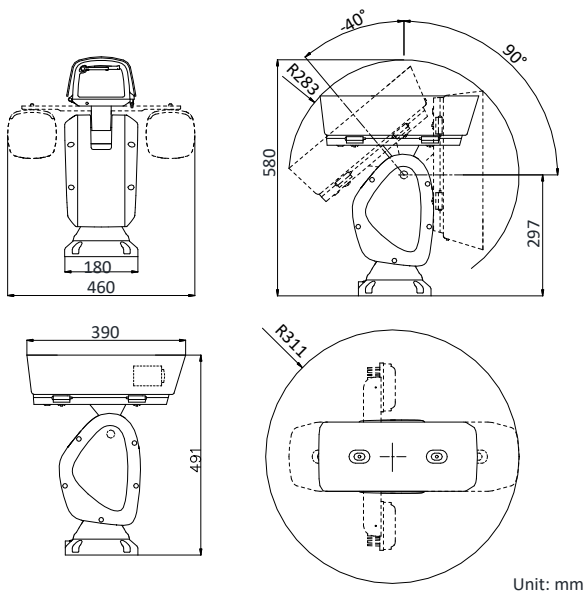

DORI

The DORI (detect, observe, recognize, identify) distance gives the general idea of the camera ability to distinguish persons or objects within its field of view.

It is calculated based on the camera sensor specification and the criteria given by EN 62676-4: 2015.

DORI	Detect	Observe	Recognize	Identify
Definition	25 px/m	63 px/m	125 px/m	250 px/m
Distance (Tele)	2154.7 m (7069.1 ft)	855 m (2805.2 ft)	430.9 m (1413.8 ft)	215.5 m (706.9 ft)

Order Model

DS-2DY9236IX-A (B), 24 VAC

*You are recommended to purchase memory card together with the product if needed. After ordering, the memory card will be installed to product during manufacturing.

Dimensions

Accessory

DS-1693ZJ

Wall Mounting Bracket

MKAC-96-248000V (UK)

MKAC-96-248000V (EU)

MKAC-96-248000U (US)

Power Adapter