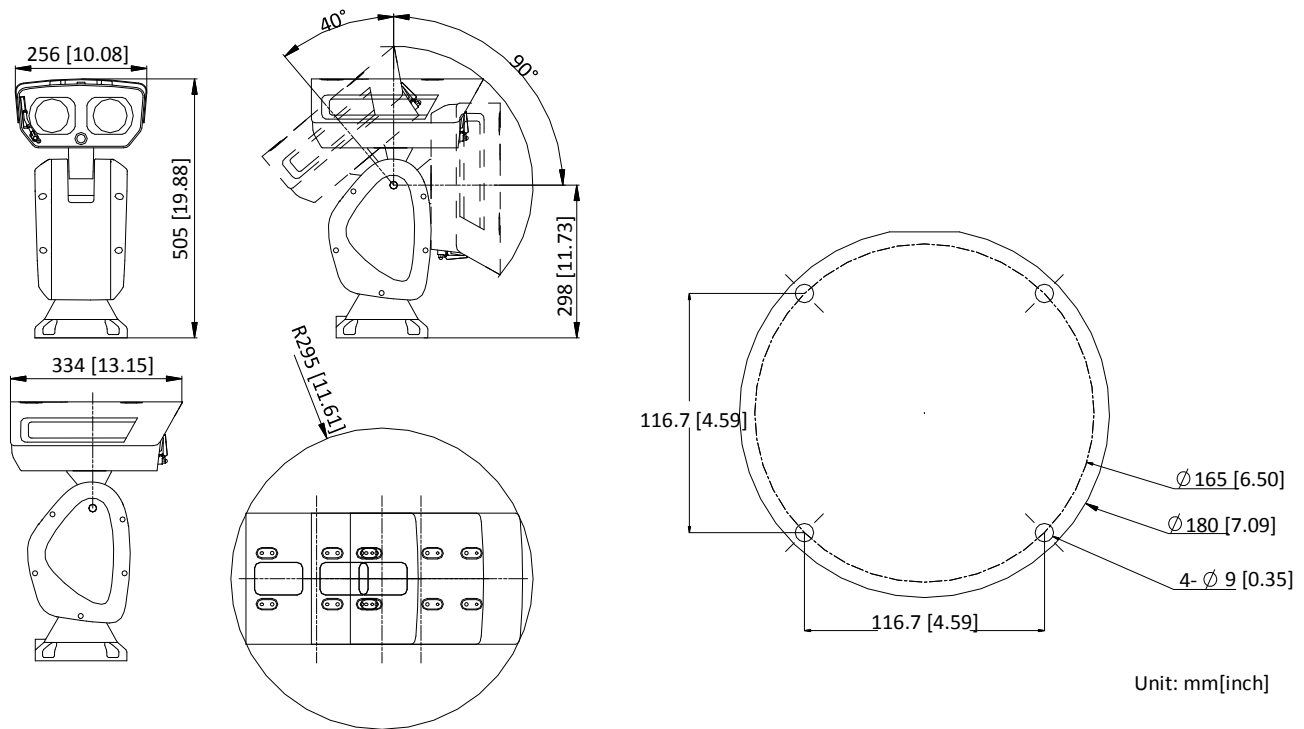

Available Model

DS-2DY9225I5H-A (C), 24 VAC

Dimensions

Accessory

DS-1693ZJ

Wall Mounting Bracket

Headquarters

No.555 Qianmo Road, Binjiang District,
Hangzhou 310051, China
T +86-571-8807-5998
overseasbusiness@hikvision.com

Hikvision USA
T +1-909-895-0400
sales.usa@hikvision.com

Hikvision Australia
T +61-2-8599-4233
salesau@hikvision.com

Hikvision India
T +91-22-28469900
sales@pramahikvision.com

Hikvision Canada
T +1-866-200-6690
sales.canada@hikvision.com

Hikvision Thailand
T +662-275-9949
sales.thailand@hikvision.com

Hikvision Europe
T +31-23-5542770
sales.eu@hikvision.com

Hikvision Italy
T +39-0438-6902
info.it@hikvision.com

Hikvision Brazil
T +55 11 3318-0050
Latam.support@hikvision.com

Hikvision Turkey
T +90 (216)521 7070- 7074
sales.tr@hikvision.com

Hikvision Malaysia
T +601-7652-2413
sales.my@hikvision.com

Hikvision UK & Ireland
T +01628-902140
sales.uk@hikvision.com

Hikvision South Africa
Tel: +27 (10) 0351172
sale.africa@hikvision.com

Hikvision France
T +33(0)1-85-330-450
info.fr@hikvision.com

Hikvision Kazakhstan
T +7-727-9730667
nikia.panfilov@hikvision.ru

Hikvision Vietnam
T +84-974270888
sales.vt@hikvision.com

Hikvision UAE
T +971-4-4432090
salesme@hikvision.com

Hikvision Singapore
T +65-6684-4718
sg@hikvision.com

Hikvision Spain
T +34-91-737-16-55
info.es@hikvision.com

Hikvision Tashkent
T +99-87-1238-9438
uzb@hikvision.ru

Hikvision Hong Kong
T +852-2151-1761
info.hk@hikvision.com

Hikvision Russia
T +7-495-669-67-99
saleru@hikvision.com

Hikvision Korea
T +82-[0]31-731-8817
sales.korea@hikvision.com

Hikvision Poland
T +48-22-460-01-50
info.pl@hikvision.com

Hikvision Indonesia
T +62-21-2933759
Sales.Indonesia@hikvision.com

Hikvision Colombia
sales.colombia@hikvision.com