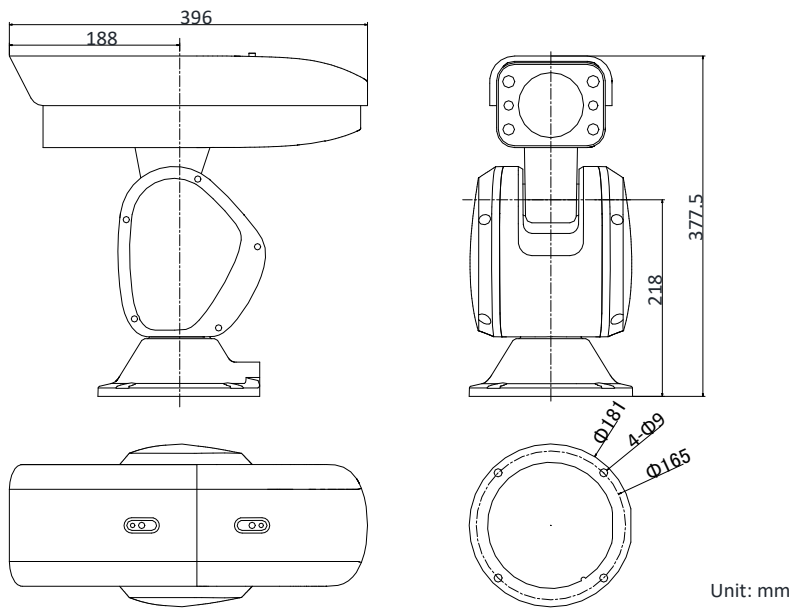

DORI	Detect	Observe	Recognize	Identify
Definition	25 px/m	63 px/m	125 px/m	250 px/m
Distance (Tele)	2154.7 m (7069.1 ft)	855 m (2805.2 ft)	430.9 m (1413.8 ft)	215.5 m (706.9 ft)

Available Model

DS-2DY7236IW-A 24 VAC

*You are recommended to purchase memory card together with the product if needed. After ordering, the memory card will be installed to product during manufacturing.

Dimensions

Accessory

Optional: