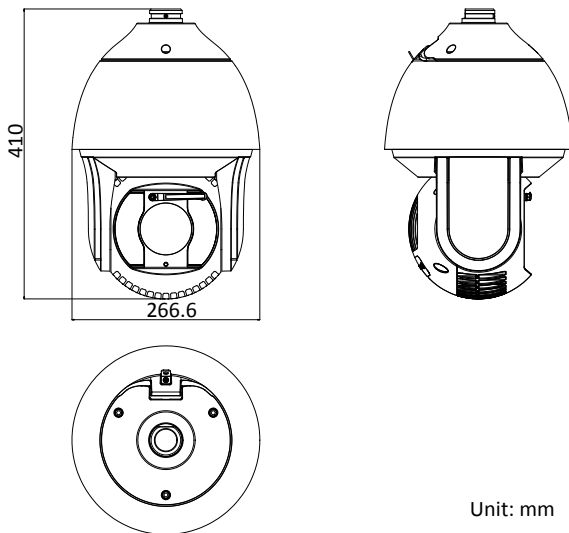

DS-2DF8836IX-AELW (B), with wiper, 24 VAC & Hi-PoE

Dimensions

Unit: mm

Accessory

Included:

Installation Adapter

Optional:

DS-1604ZJ
Wall Mount