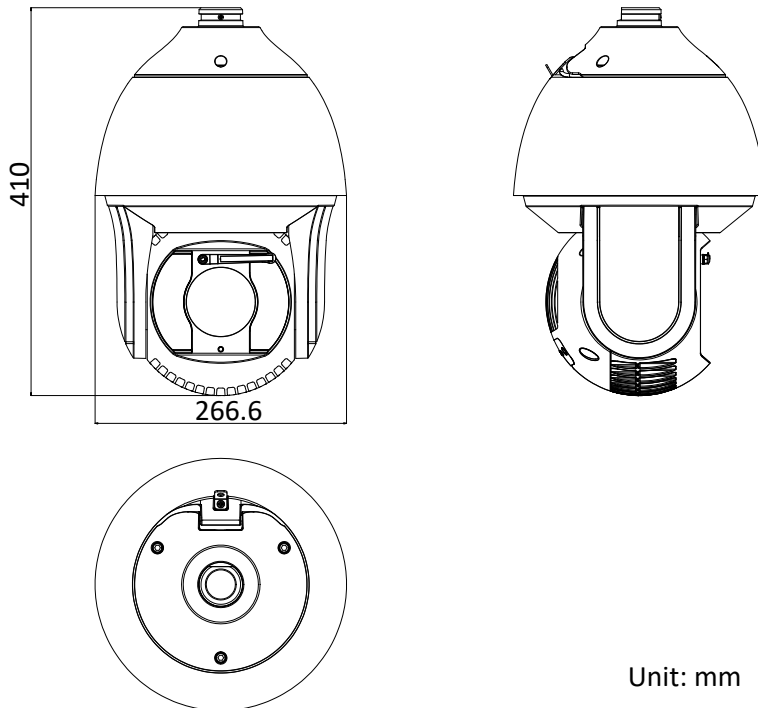

Weight	Approx. 8 kg (17.64 lb)
--------	-------------------------

DORI

The DORI (detect, observe, recognize, identify) distance gives the general idea of the camera ability to distinguish persons or objects within its field of view.

It is calculated based on the camera sensor specification and the criteria given by EN 62676-4: 2015.

DORI	Detect	Observe	Recognize	Identify
Definition	25 px/m	63 px/m	125 px/m	250 px/m
Distance (Tele)	1493.3 m (4899.4 ft)	592.6 m (1944.2 ft)	298.7 m (979.9 ft)	149.3 m (489.9 ft)

Order Model

DS-2DF8225IX-AEL (B), without wiper, 24 VAC & Hi-PoE

DS-2DF8225IX-AELW (B), with wiper, 24 VAC & Hi-PoE

Dimensions

Unit: mm

Accessory

Included:

Installation Adapter