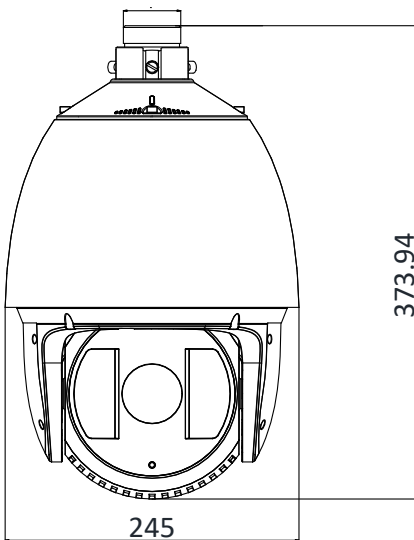

Protection Level	IP66 Standard, 6000V Lightning Protection, Surge Protection and Voltage Transient Protection
Dimensions	Φ 245 mm × 373.94 mm (Φ 9.65" × 14.72")
Weight	Approx. 6 kg (13.23 lb)

DORI

The DORI (detect, observe, recognize, identify) distance gives the general idea of the camera ability to distinguish persons or objects within its field of view.

It is calculated based on the camera sensor specification and the criteria given by EN 62676-4: 2015.

DORI	Detect	Observe	Recognize	Identify
Definition	25 px/m	63 px/m	125 px/m	250 px/m
Distance (Tele)	2046.9 m (6715.5 ft)	812.3 m (2664.9 ft)	409.4 m (1343.1 ft)	204.7 m (671.6 ft)

Order Model

DS-2DF7232IX-AEL (D), without wiper, 24 VAC & Hi-PoE

DS-2DF7232IX-AELW (D), with wiper, 24 VAC & Hi-PoE

Dimensions

Unit: mm

Accessory

Included:

Installation Adapter