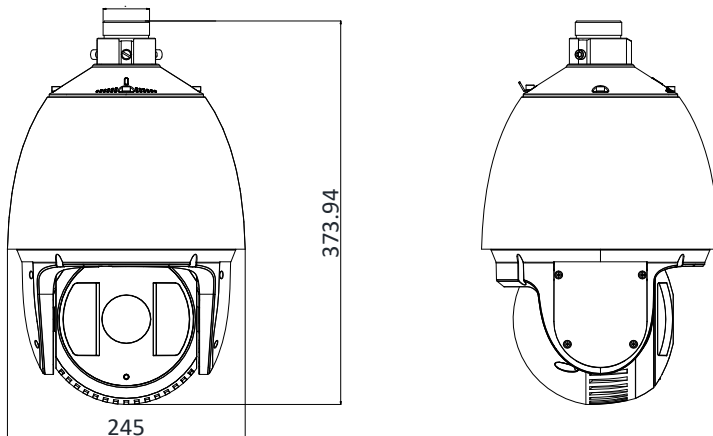

Web Browser	IE 8 to 11, Chrome 31.0+, Firefox 30.0+, Edge 16.16299+, Safari 11+
General	
Language (Web Browser Access)	32 languages. English, Russian, Estonian, Bulgarian, Hungarian, Greek, German, Italian, Czech, Slovak, French, Polish, Dutch, Portuguese, Spanish, Romanian, Danish, Swedish, Norwegian, Finnish, Croatian, Slovenian, Serbian, Turkish, Korean, Traditional Chinese, Thai, Vietnamese, Japanese, Latvian, Lithuanian, Portuguese (Brazil)
Power	24 VAC (Max. 60 W), Hi-PoE (Max. 50 W) Total max. 60W, including max. 18 W for IR, max. 6 W for heater.
Working Temperature	Outdoor: -40°C to 70°C (-40°F to 158°F)
Working Humidity	≤ 95%
Protection Level	IP66 Standard, 6000V Lightning Protection, Surge Protection and Voltage Transient Protection
Dimensions	Φ 245 mm × 373.94 mm (Φ 9.65" × 14.72")
Weight	Approx. 6 kg (13.23 lb)

DS-2DF7225IX-AELW (D), with wiper, 24 VAC & Hi-PoE

Dimensions

Unit: mm

Accessory

Included:

Installation Adapter

Optional:

DS-1604ZJ
Wall Mount