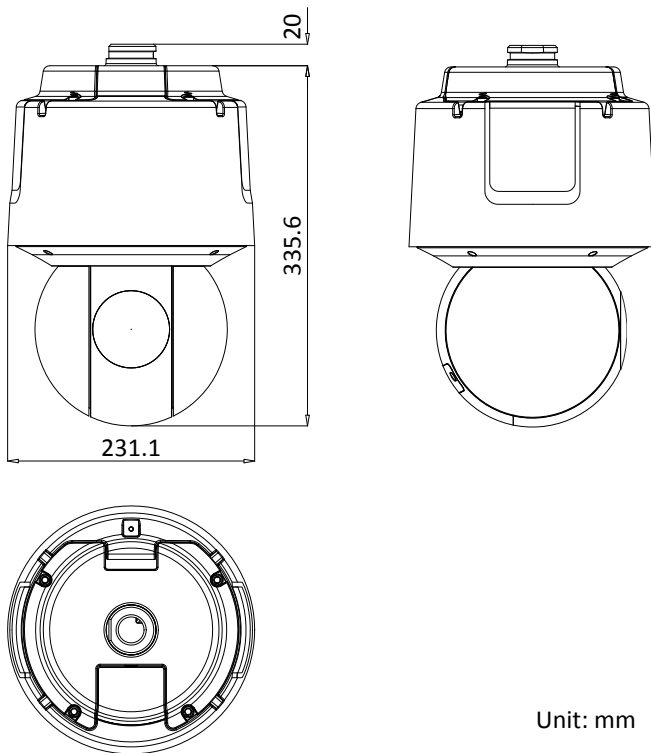

Material	Aluminum alloy
Dimensions	Φ 231.1 mm × 355.6 mm (Φ 9.10" × 14")
Weight	Approx. 6 kg (13.23 lb)

DORI

The DORI (detect, observe, recognize, identify) distance gives the general idea of the camera ability to distinguish persons or objects within its field of view.

Order Model

DS-2DF6A836X-AEL (B), 24 VAC &Hi-PoE

Dimensions

Unit: mm

Accessory

Included:

Installation Adapter

Optional: