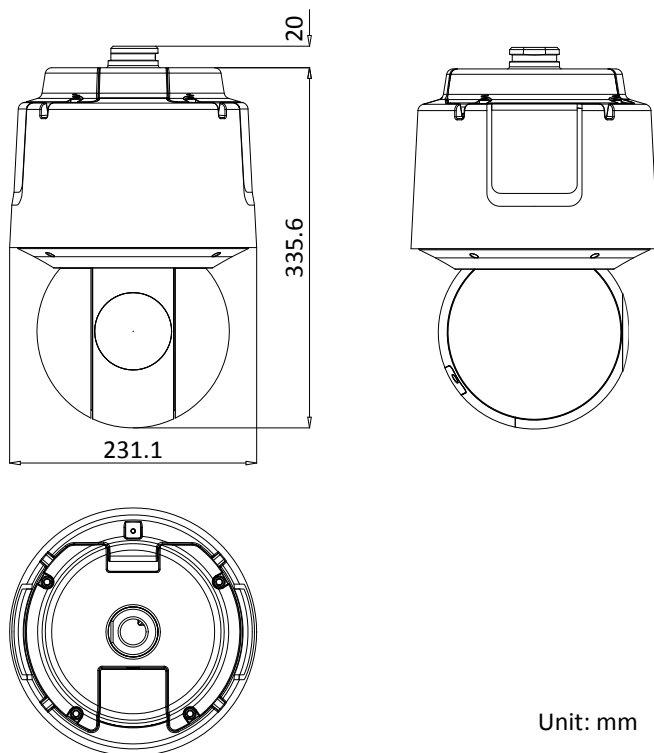

Material	Aluminum alloy
Dimensions	Φ 231.1 mm × 355.6 mm (Φ 9.10" × 14")
Weight	Approx. 6 kg (13.23 lb)

DORI

The DORI (detect, observe, recognize, identify) distance gives the general idea of the camera ability to distinguish persons or objects within its field of view.

It is calculated based on the camera sensor specification and the criteria given by EN 62676-4: 2015.

DORI	Detect	Observe	Recognize	Identify
Definition	25 px/m	63 px/m	125 px/m	250 px/m
Distance (Tele)	2968.0 m (9737.5 ft)	1177.8 m (3864.2 ft)	593.6 m (1947.5 ft)	296.8 m (973.8 ft)

Order Model

DS-2DF6A825X-AEL (B), 24 VAC & Hi-PoE

Dimensions