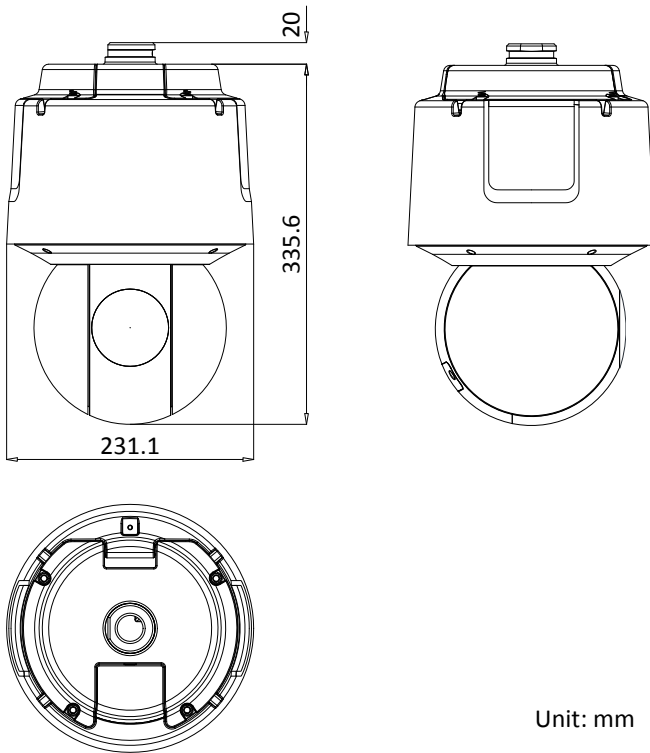

Weight	Approx. 6 kg (13.23 lb)

DORI

The DORI (detect, observe, recognize, identify) distance gives the general idea of the camera ability to distinguish persons or objects within its field of view.

It is calculated based on the camera sensor specification and the criteria given by EN 62676-4: 2015.

DORI	Detect	Observe	Recognize	Identify
Definition	25 px/m	63 px/m	125 px/m	250 px/m
Distance (Tele)	2786.2 m (9141.1 ft)	1105.6 m (3627.4 ft)	557.2 m (1828.2 ft)	278.6 m (914.1 ft)

Order Model

DS-2DF6A436X-AEL (C), 24 VAC &Hi-PoE

Dimensions