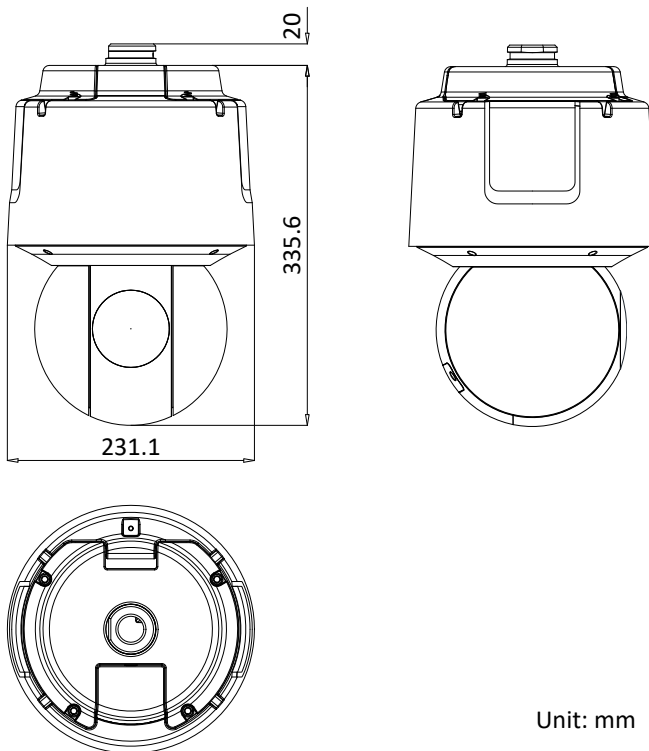

Material	Aluminum alloy
Dimensions	Φ 231.1 mm × 355.6 mm (Φ 9.10" × 14")
Weight	Approx. 6 kg (13.23 lb)

DORI

The DORI (detect, observe, recognize, identify) distance gives the general idea of the camera ability to distinguish persons or objects within its field of view.

Order Model

DS-2DF6A236X-AEL (C), 24 VAC &Hi-PoE

Dimensions

Unit: mm

Accessory

Included:

Installation Adapter

Optional: