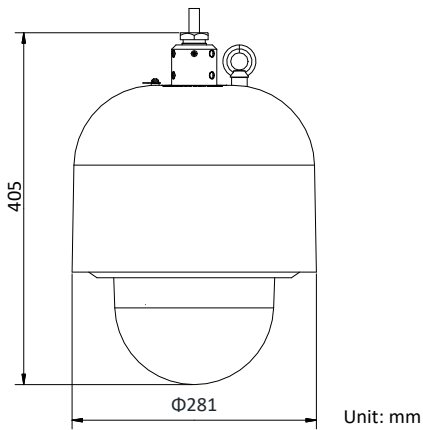

Dimensions

Accessory

DS-1690ZJ-X

Wall mounting bracket (included)

DS-1691ZJ-X

Pendant mounting bracket

Distributed by

DS-1677ZJ-XS-1.0 (C2)

Flexible conduit

DS-2780ZJ-X

Explosion-proof terminal box

HIKVISION®

Headquarters

No.555 Qianmo Road, Binjiang District,
Hangzhou 310051, China
T +86-571-8807-5998
overseasbusiness@hikvision.com

Hikvision USA
T +1-909-895-0400
sales.usa@hikvision.com

Hikvision Europe
T +31-23-55-42-770
info.eu@hikvision.com

Hikvision Middle East
T +971-4-8816086
salesme@hikvision.com

Hikvision Russia
T +7-495-669-67-99
saleru@hikvision.com

Hikvision India
T +91-22-28469900
sales@pramahikvision.com

Hikvision Italy
T +39-0438-6902
info.it@hikvision.com

Hikvision France
T +33(0)1-85-330-450
info.fr@hikvision.com

Hikvision Spain
T +34-91-737-16-55
info.es@hikvision.com

Hikvision Poland
T +48-22-460-01-50
poland@hikvision.com

Hikvision UK
T +01628-902140
support.uk@hikvision.com

Hikvision Singapore
T +65-6684-4718
sg@hikvision.com

Hikvision Oceania
T +61-2-8599-4233
salesau@hikvision.com

Hikvision Canada
T +1-909-895-0400
sales.usa@hikvision.com

Hikvision Korea
T +82-31-731-8841
sales.korea@hikvision.com

Hikvision Brazil
T +55 11 3318-0050
Latam.support@hikvision.com

Hikvision South Africa
Tel: +27 (10) 0351172
sale.africa@hikvision.com

Hikvision Hong Kong
T +852-2151-1761