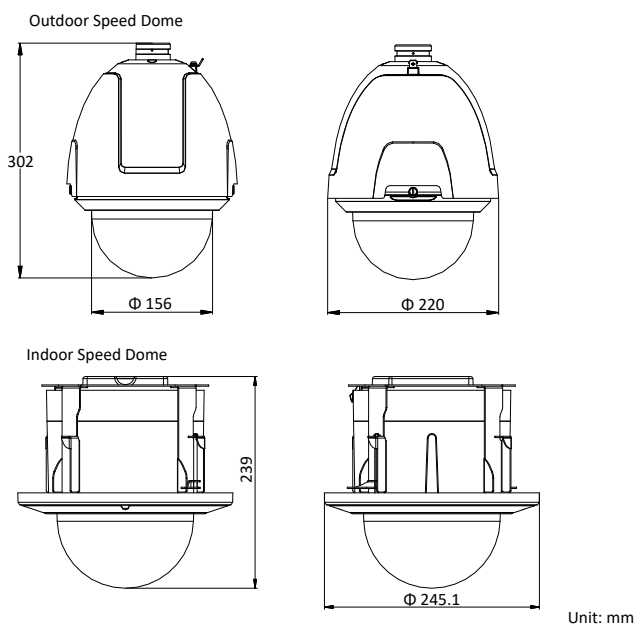

DORI

The DORI (detect, observe, recognize, identify) distance gives the general idea of the camera ability to distinguish persons or objects within its field of view.

It is calculated based on the camera sensor specification and the criteria given by EN 62676-4: 2015.

DORI	Detect	Observe	Recognize	Identify
Definition	25 px/m	63 px/m	125 px/m	250 px/m
Distance (Tele)	1598.6 m (5244.8 ft)	634.4 m (2081.4 ft)	319.7 m (1048.9 ft)	159.9 m (524.6 ft)

Order Model

DS-2DF5225X-AEL (D), 24 VAC & Hi-PoE (Outdoor)

DS-2DF5225X-AE3 (D), 24 VAC & Hi-PoE (Indoor)

Dimensions