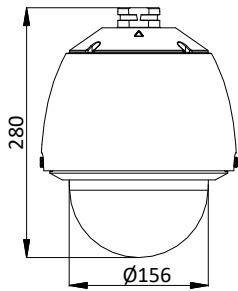

Weight

Approx. 3 kg (6.61 lb)

Available Model

DS-2DE5425W-AE, 24 VAC & Hi-PoE

Dimensions

Unit: mm

Accessories

DS-1602ZJ Wall Mounting Bracket