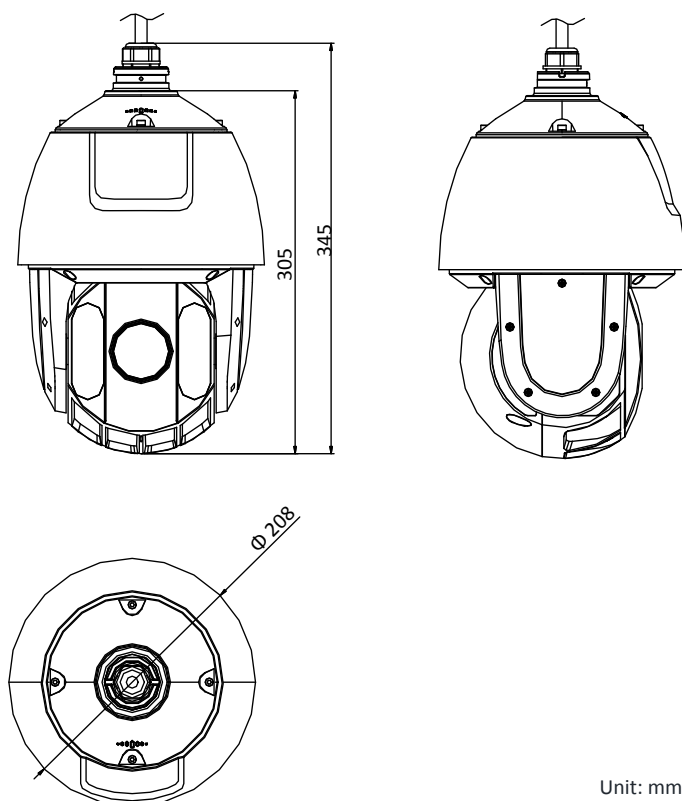

Dimensions

Unit: mm

Accessory

Optional:

DS-1604ZJ
Wall mount

DS-1602ZJ
Wall mount

DS-1604ZJ-box
Wall mount with junction box

DS-1604ZJ-BOX-CORNER
Wall Mount with
junction box