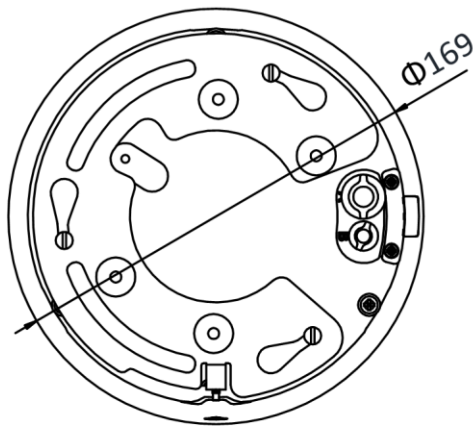

Dimensions

Unit: mm

Accessory

Optional