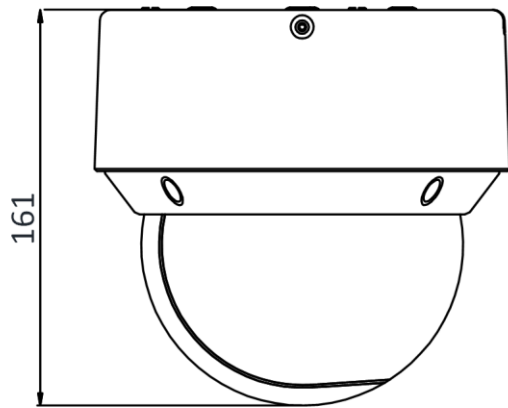

Dimensions

Unit: mm

Accessory

Optional